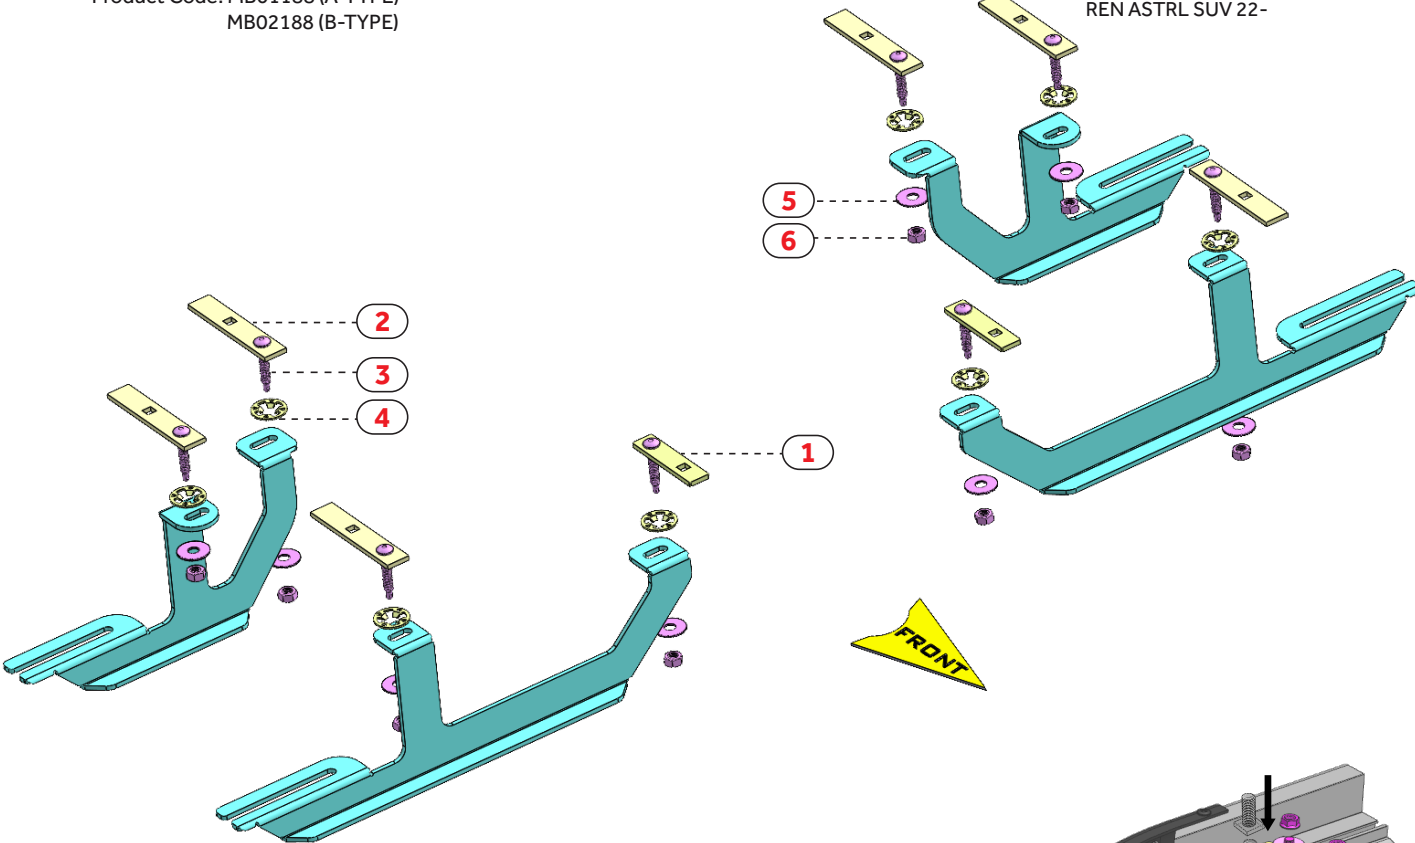

FIRST TIME INSTALLATION

- * REMOVE PARTS FROM INSIDE THE PACKAGE AND CHECK THEM ALL
- * CONTACT YOUR DEALER IF ANY PART IS MISSING OR DAMAGED
- * USE THE EQUIPMENT SPECIFIED FOR INSTALLATION

ASSEMBLY INSTRUCTIONS (BRACKET KIT)

Product Code: MB01188 (A-TYPE)
MB02188 (B-TYPE)

COMPATIBLE VEHICLES

REN ASTRL SUV 22-

PACKAGE INCLUDED

1- CN-02 M8	2
2- CN-03 M8	6
3- M8 SPECIAL BOLT	8
4- CLAMPING PIECE	8
5- D8 WASHER	8
6- M8 HEX NUT	8
7- D8 WASHER	8
8- M8x20 SQUARE BOLT	8
9- M8 FLANGE NUT	8

USE OF CN-... PARTS

MB01188 - MB02188 / Rev.00 / 06.03.2024 (ECE)