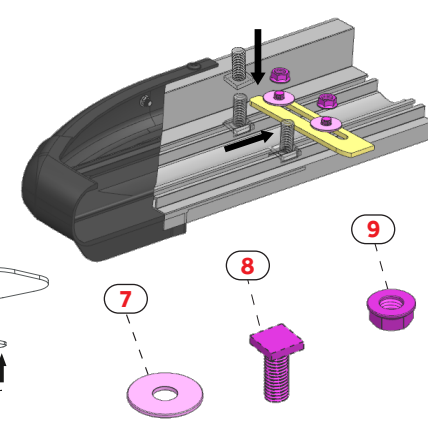

Product Code: MB01188 (A-TYPE)
MB02188 (B-TYPE)

COMPATIBLE VEHICLES

REN ASTRL SUV 22-

PACKAGE INCLUDED

1- CN-02 M8	2
2- CN-03 M8	6
3- M8 SPECIAL BOLT	8
4- CLAMPING PIECE	8
5- D8 WASHER	8
6- M8 HEX NUT	8
7- D8 WASHER	8
8- M8x20 SQUARE BOLT	8
9- M8 FLANGE NUT	8

USE OF CN-... PARTS

MB01188 - MB02188 / Rev.00 / 06.03.2024 (ECE)