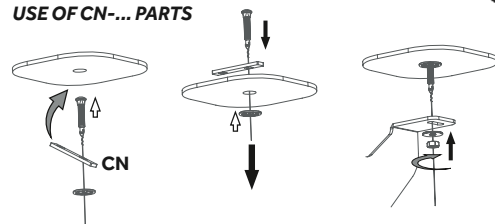

USE OF CN-... PARTS

MB01188 - MB02188 / Rev.00 / 06.03.2024 (ECE)