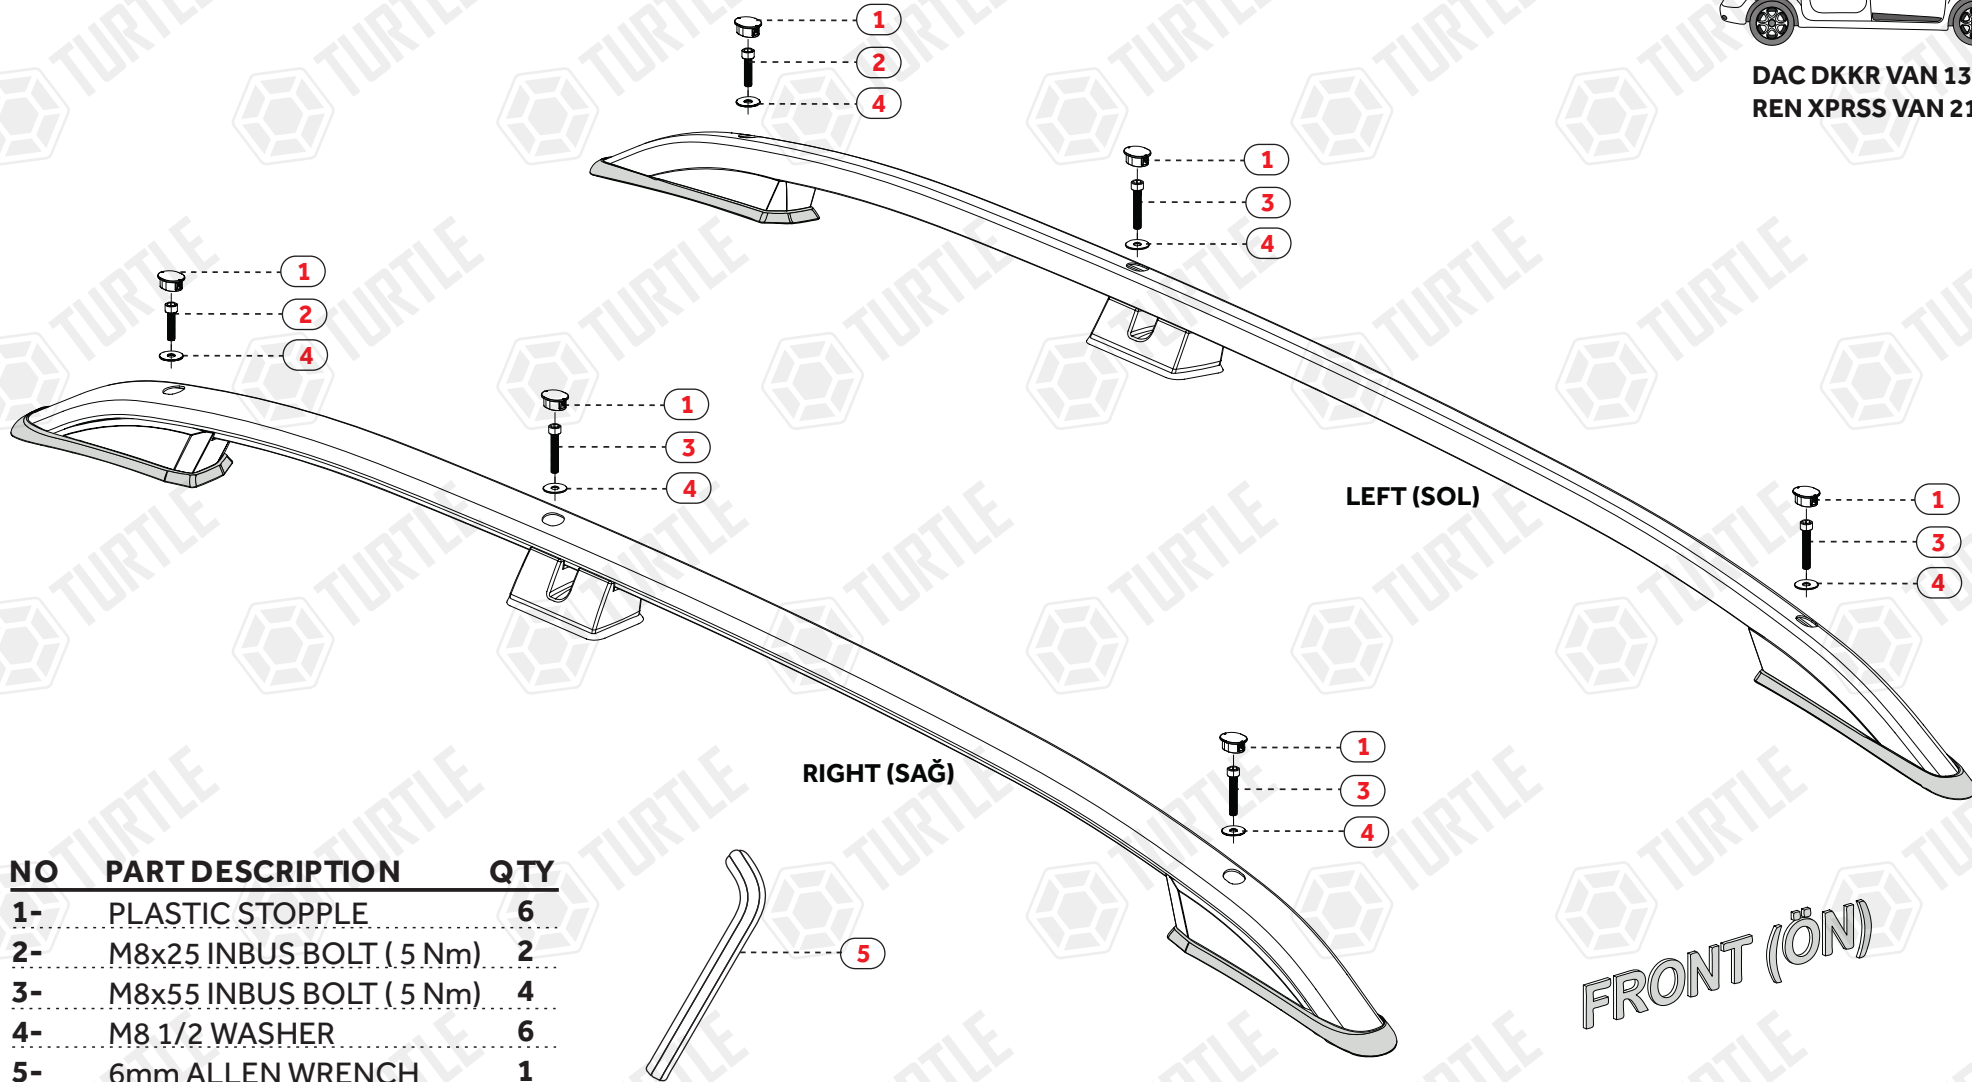

ASSEMBLY INSTRUCTIONS (ROOF RAIL)

Product Code: MR01004 (Crown)

FIRST TIME INSTALLATION

- * REMOVE PARTS FROM INSIDE THE PACKAGE AND CHECK THEM ALL
- * CONTACT YOUR DEALER IF ANY PART IS MISSING OR DAMAGED
- * USE THE EQUIPMENT SPECIFIED FOR INSTALLATION

DAC DKKR VAN 13-
REN XPRSS VAN 21-

NO	PART DESCRIPTION	QTY
1-	PLASTIC STOPPLE	6
2-	M8x25 INBUS BOLT (5 Nm)	2
3-	M8x55 INBUS BOLT (5 Nm)	4
4-	M8 1/2 WASHER	6
5-	6mm ALLEN WRENCH	1