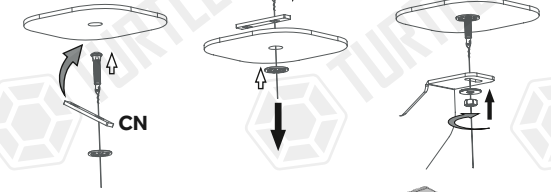

Product Code: MB05166 (A/B-TYPE)

COMPATIBLE VEHICLES

KI SPRTG (NQ5) SUV 22-

USE OF CN-... PARTS

PACKAGE INCLUDED

1- CN-03 M8	8	ZIP LOCK BAG
2- M8 SPECIAL BOLT	8	
3- CLAMPING PIECE	8	
4- D8 WASHER	8	
5- M8 HEX NUT	8	
6- M6x30 FLANGE HEX BOLT	2	
7- M6x15 LOCK HEADED BOLT	12	
8- M6 HEX FLANGE NUT	12	
9- D8 WASHER	12	
10- M8x20 SQUARE BOLT	12	
11- M8 FLANGE NUT	12	

Whatever product type you will use, Example of side step types;

Type A (Alyans, Sapphire, Emerald)

Type B (Brillant, Another, Pearl, Ring, Plus) / **Type E** (Era)

Assemble the parts through the matching fixing holes.