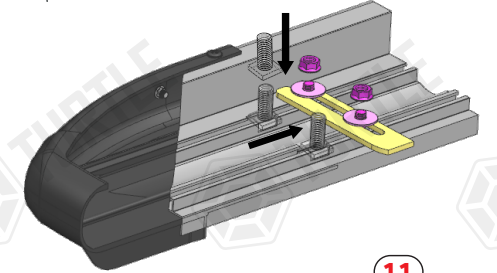

FIRST TIME INSTALLATION

- * REMOVE PARTS FROM INSIDE THE PACKAGE AND CHECK THEM ALL
- * CONTACT YOUR DEALER IF ANY PART IS MISSING OR DAMAGED
- * USE THE EQUIPMENT SPECIFIED FOR INSTALLATION

ASSEMBLY INSTRUCTIONS (BRACKET KIT)

Product Code: MB05166 (A/B-TYPE)

COMPATIBLE VEHICLES

KI SPRTG (NQ5) SUV 22-

USE OF CN-... PARTS

PACKAGE INCLUDED

1- CN-03 M8	8	ZIP LOCK BAG
2- M8 SPECIAL BOLT	8	
3- CLAMPING PIECE	8	
4- D8 WASHER	8	
5- M8 HEX NUT	8	
6- M6x30 FLANGE HEX BOLT	2	
7- M6x15 LOCK HEADED BOLT	12	
8- M6 HEX FLANGE NUT	12	
9- D8 WASHER	12	
10- M8x20 SQUARE BOLT	12	
11- M8 FLANGE NUT	12	