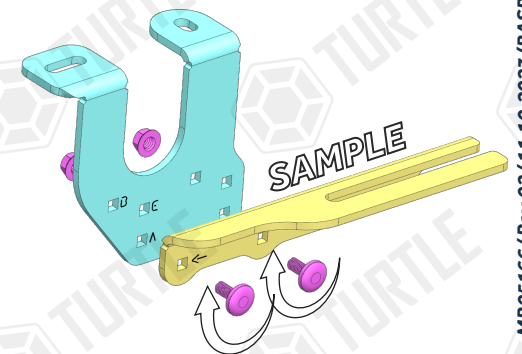

MB05166/ Rev.02/ 11.10.2023 (BASRI)