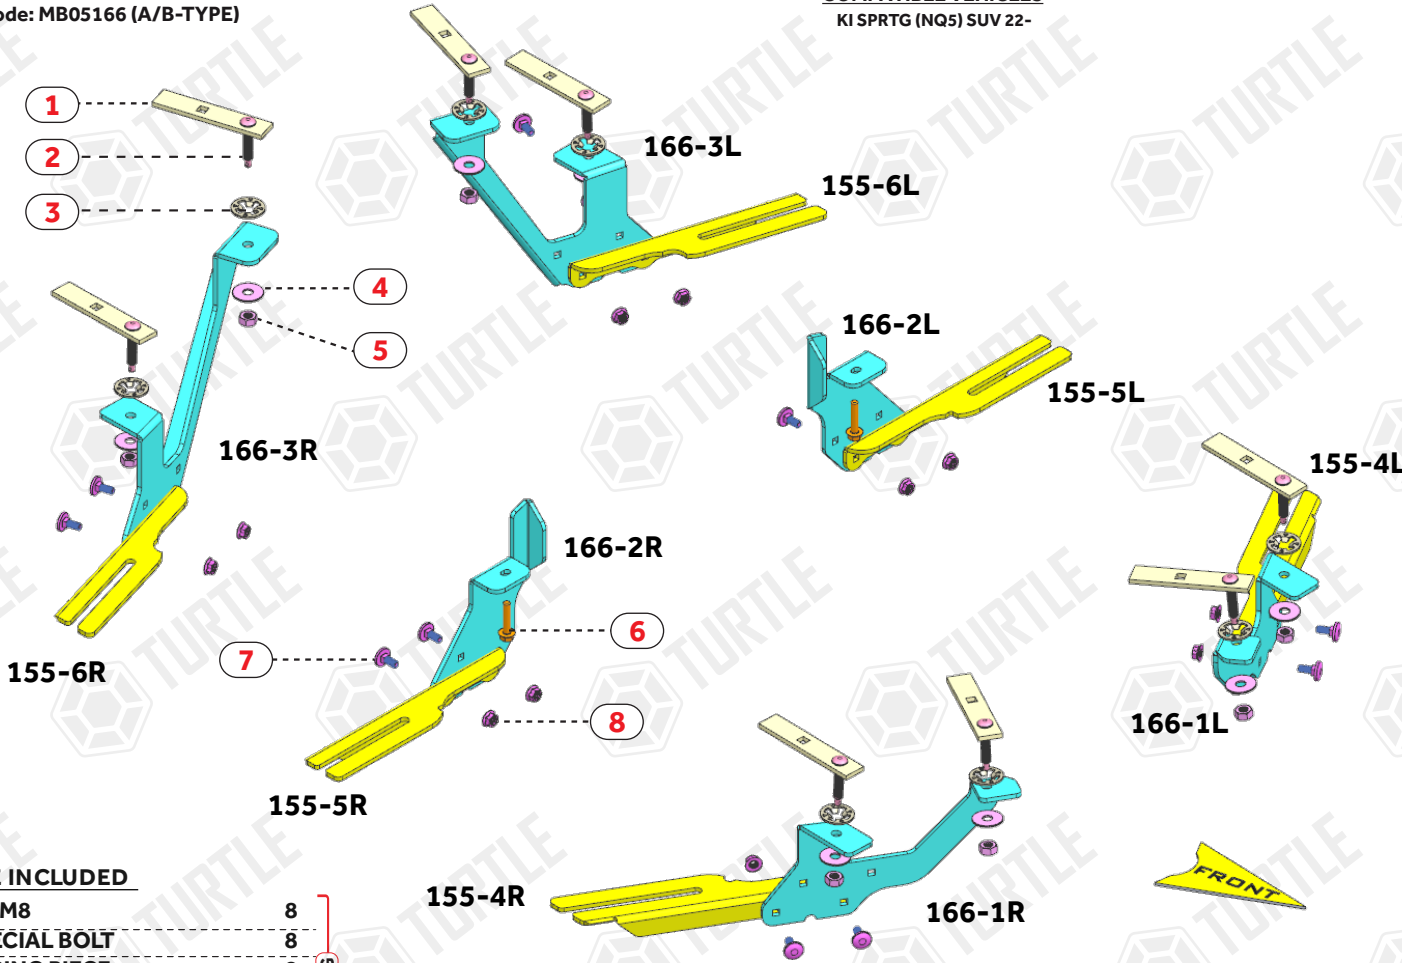

FIRST TIME INSTALLATION

- * REMOVE PARTS FROM INSIDE THE PACKAGE AND CHECK THEM ALL
- * CONTACT YOUR DEALER IF ANY PART IS MISSING OR DAMAGED
- * USE THE EQUIPMENT SPECIFIED FOR INSTALLATION

ASSEMBLY INSTRUCTIONS (BRACKET KIT)

Product Code: MB05166 (A/B-TYPE)

COMPATIBLE VEHICLES

KI SPRTG (NQ5) SUV 22-

USE OF CN-... PARTS

PACKAGE INCLUDED

1- CN-03 M8	8	ZIP LOCK BAG
2- M8 SPECIAL BOLT	8	
3- CLAMPING PIECE	8	
4- D8 WASHER	8	
5- M8 HEX NUT	8	
6- M6x30 FLANGE HEX BOLT	2	
7- M6x15 LOCK HEADED BOLT	12	
8- M6 HEX FLANGE NUT	12	
9- D8 WASHER	12	
10- M8x20 SQUARE BOLT	12	
11- M8 FLANGE NUT	12	

Whatever product type you will use, Example of side step types;

Type A (Alyans, Sapphire, Emerald)

Type B (Brillant, Another, Pearl, Ring, Plus) / **Type E** (Era)

Assemble the parts through the matching fixing holes.

Kullanacağınız ürün tipi hangisi ise, Parçaları ona uyumlu olan bağlantı deliklerinden birleştiriniz.

MB05166/ Rev.02/ 11.10.2023 (BASRI)