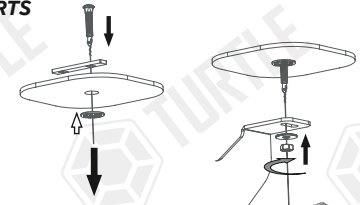

Product Code: MB01170 (A TYPE)

MB02170 (B TYPE)

COMPATIBLE VEHICLES

NSS QSHQ (J12) 21- 5dr SUV

USE OF CN-... PARTS

PACKAGE INCLUDED

1- CN- 02 M8	6	ZIPLOCK BAG
2- M8 SPECIAL BOLT	6	
3- CLAMPING PIECE	6	ZIPLOCK BAG
4- M8 WASHER	6	
5- M8 HEX NUT	6	ZIPLOCK BAG
6- D8 WASHER	12	
7- M8x20 SQUARE BOLT	12	ZIPLOCK BAG
8- M8 FLANGE NUT	12	