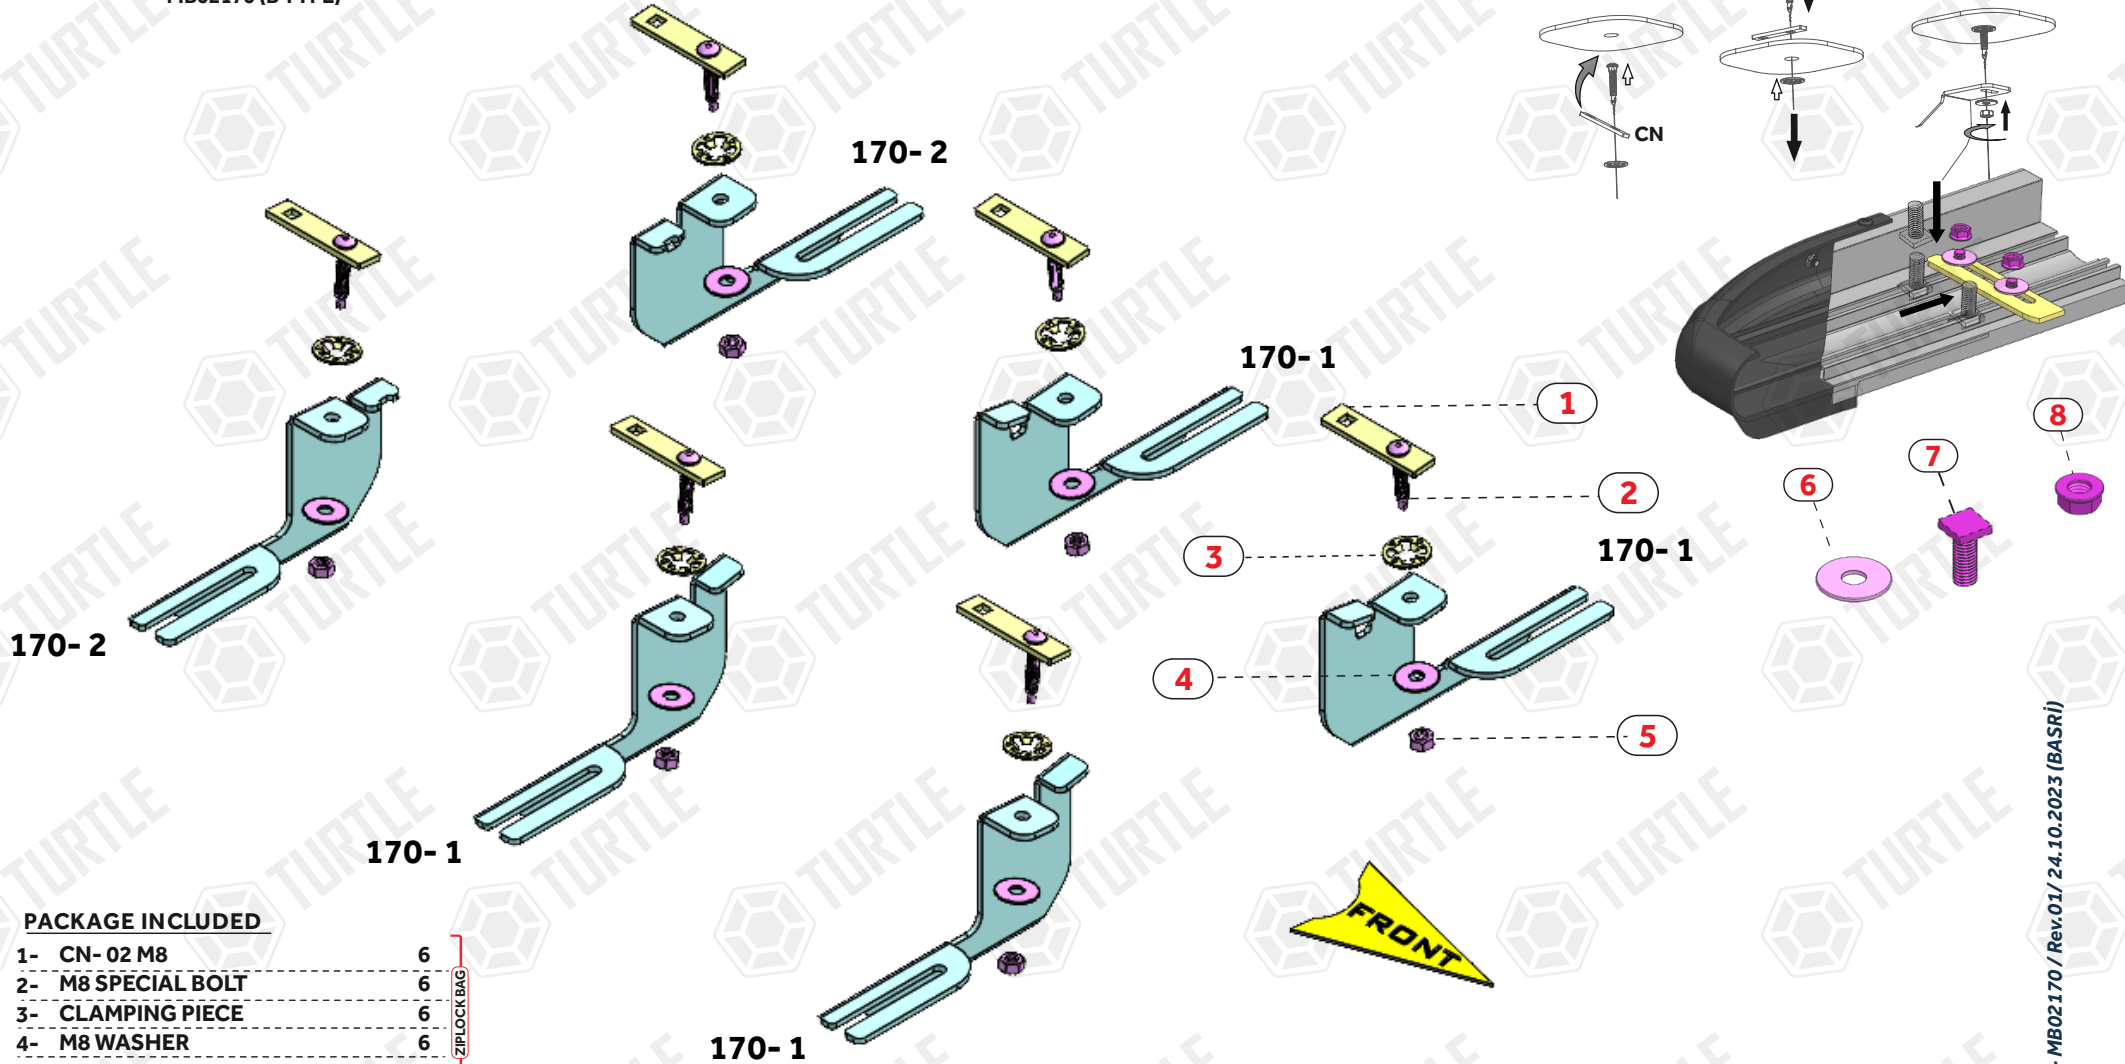

FIRST TIME INSTALLATION

- * REMOVE PARTS FROM INSIDE THE PACKAGE AND CHECK THEM ALL
- * CONTACT YOUR DEALER IF ANY PART IS MISSING OR DAMAGED
- * USE THE EQUIPMENT SPECIFIED FOR INSTALLATION

ASSEMBLY INSTRUCTIONS (BRACKET KIT)

Product Code: MB01170 (A TYPE)

MB02170 (B TYPE)

COMPATIBLE VEHICLES

NSS QSHQ (J12) 21- 5dr SUV

USE OF CN-... PARTS

PACKAGE INCLUDED

1- CN- 02 M8	6	ZIPLOCK BAG
2- M8 SPECIAL BOLT	6	
3- CLAMPING PIECE	6	ZIPLOCK BAG
4- M8 WASHER	6	
5- M8 HEX NUT	6	ZIPLOCK BAG
6- D8 WASHER	12	
7- M8x20 SQUARE BOLT	12	ZIPLOCK BAG
8- M8 FLANGE NUT	12	