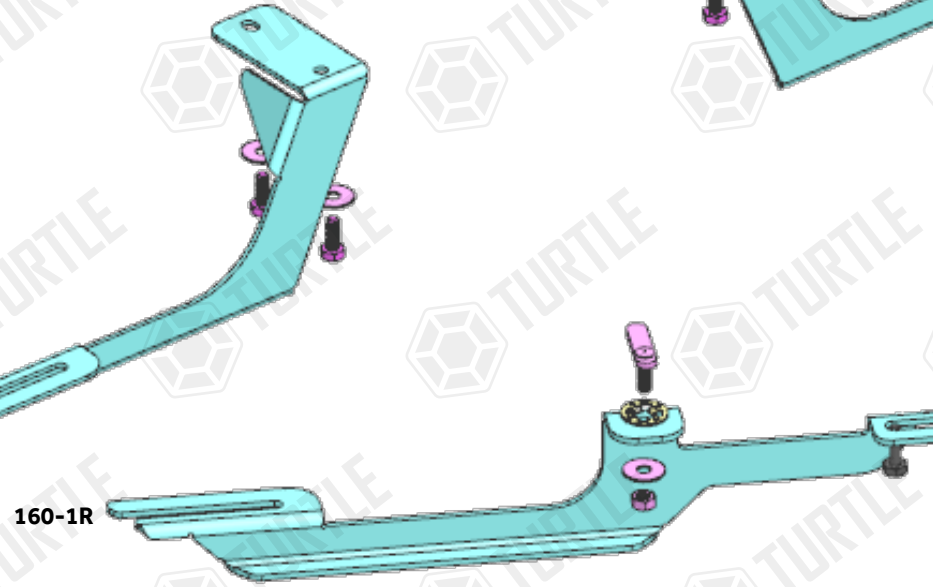

Product Code: MB01160 (A TYPE)
MB02160 (B TYPE)

COMPATIBLE VEHICLES

HND HRV (Mk3) SUV 21-

USE OF CN-... PARTS

160-2R

160-1R

160-2L

160-1L

PACKAGE INCLUDED

1- CN-17 M8	2
2- M8x20 HEX BOLT	4
3- M8 WASHER	6
4- M8 HEX NUT	2
5- CLAMPING PIECE	2
6- D8 WASHER	8
7- M8x20 SQUARE BOLT	8
8- M8 FLANGE NUT	8

ZIPLOCK BAG