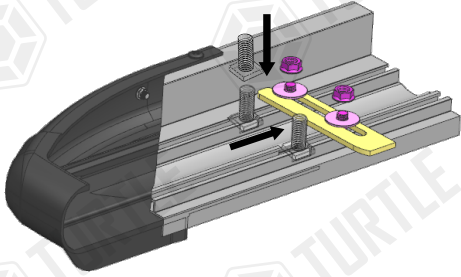

FIRST TIME INSTALLATION

- REMOVE PARTS FROM INSIDE THE PACKAGE AND CHECK THEM ALL
- CONTACT YOUR DEALER IF ANY PART IS MISSING OR DAMAGED
- USE THE EQUIPMENT SPECIFIED FOR INSTALLATION

ASSEMBLY INSTRUCTIONS (BRACKET KIT)

Product Code: MB01160 (A TYPE)
MB02160 (B TYPE)

COMPATIBLE VEHICLES

HND HRV (Mk3) SUV 21-

USE OF CN-... PARTS

160-2R