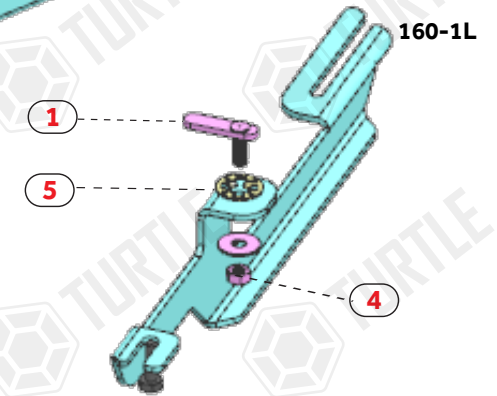

160-1L

PACKAGE INCLUDED

1- CN-17 M8	2
2- M8x20 HEX BOLT	4
3- M8 WASHER	6
4- M8 HEX NUT	2
5- CLAMPING PIECE	2
6- D8 WASHER	8
7- M8x20 SQUARE BOLT	8
8- M8 FLANGE NUT	8

ZIPLOCK BAG