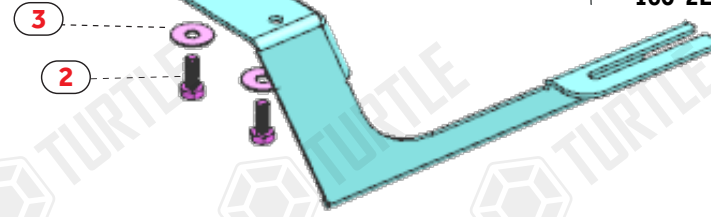

Product Code: MB01160 (A TYPE)
MB02160 (B TYPE)

COMPATIBLE VEHICLES

HND HRV (Mk3) SUV 21-

USE OF CN-... PARTS

160-2R

160-1R

160-2L

160-1L

PACKAGE INCLUDED

1- CN-17 M8	2
2- M8x20 HEX BOLT	4
3- M8 WASHER	6
4- M8 HEX NUT	2
5- CLAMPING PIECE	2
6- D8 WASHER	8
7- M8x20 SQUARE BOLT	8
8- M8 FLANGE NUT	8

ZIPLOCK BAG