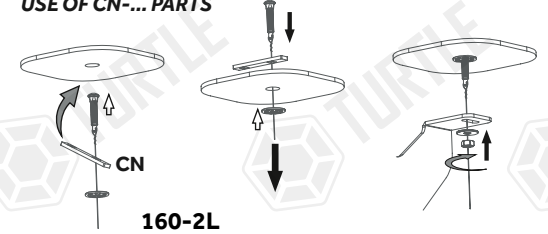

160-2L

FIRST TIME INSTALLATION

- REMOVE PARTS FROM INSIDE THE PACKAGE AND CHECK THEM ALL
- CONTACT YOUR DEALER IF ANY PART IS MISSING OR DAMAGED
- USE THE EQUIPMENT SPECIFIED FOR INSTALLATION

ASSEMBLY INSTRUCTIONS (BRACKET KIT)

Product Code: MB01160 (A TYPE)
MB02160 (B TYPE)

COMPATIBLE VEHICLES

HND HRV (Mk3) SUV 21-

USE OF CN-... PARTS