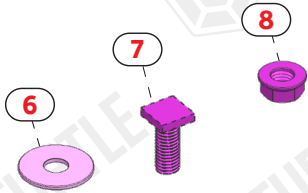

FIRST TIME INSTALLATION

- * REMOVE PARTS FROM INSIDE THE PACKAGE AND CHECK THEM ALL
- * CONTACT YOUR DEALER IF ANY PART IS MISSING OR DAMAGED
- * USE THE EQUIPMENT SPECIFIED FOR INSTALLATION

ASSEMBLY INSTRUCTIONS (BRACKET KIT)

Product Code: MB01160 (A TYPE)
MB02160 (B TYPE)

COMPATIBLE VEHICLES

HND HRV (Mk3) SUV 21-

USE OF CN-... PARTS

160-2R

160-1R

160-2L

160-1L

PACKAGE INCLUDED

1- CN-17 M8	2
2- M8x20 HEX BOLT	4
3- M8 WASHER	6
4- M8 HEX NUT	2
5- CLAMPING PIECE	2
6- D8 WASHER	8
7- M8x20 SQUARE BOLT	8
8- M8 FLANGE NUT	8

ZIPLOCK BAG