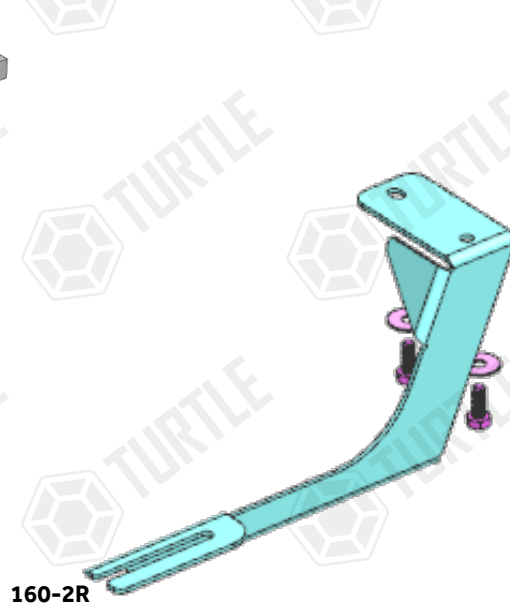

Product Code: MB01160 (A TYPE)
MB02160 (B TYPE)

COMPATIBLE VEHICLES

HND HRV (Mk3) SUV 21-

USE OF CN-... PARTS

160-2R

160-1R

160-2L

160-1L

PACKAGE INCLUDED

1- CN-17 M8	2
2- M8x20 HEX BOLT	4
3- M8 WASHER	6
4- M8 HEX NUT	2
5- CLAMPING PIECE	2
6- D8 WASHER	8
7- M8x20 SQUARE BOLT	8
8- M8 FLANGE NUT	8

ZIPLOCK BAG