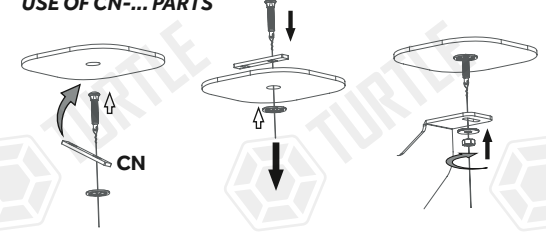

FIRST TIME INSTALLATION

- * REMOVE PARTS FROM INSIDE THE PACKAGE AND CHECK THEM ALL
- * CONTACT YOUR DEALER IF ANY PART IS MISSING OR DAMAGED
- * USE THE EQUIPMENT SPECIFIED FOR INSTALLATION

ASSEMBLY INSTRUCTIONS (BRACKET KIT)

Product Code: MB05139 (A/B TYPE)

COMPATIBLE VEHICLES

ISZ DMX (RT50) DOUBLE CAB 12-15
ISZ DMX (RT85) DOUBLE CAB 16-19

USE OF CN-... PARTS

PACKAGE INCLUDED

1- M8x25 HEX BOLT	6
2- D8 WASHER	12
3- M8 HEX NUT	6
4- M6x15 LOCK HEADED BOLT	12
5- M6 HEX FLANGE NUT	12

ZIP LOCK BAG

Whatever product type you will use, Example of side step types;

Type A (Alyans, Sapphire, Emerald)

Type B (Brilliant, Another, Pearl, Ring, Plus) / Type E (Era)

Assemble the parts through the matching fixing holes.