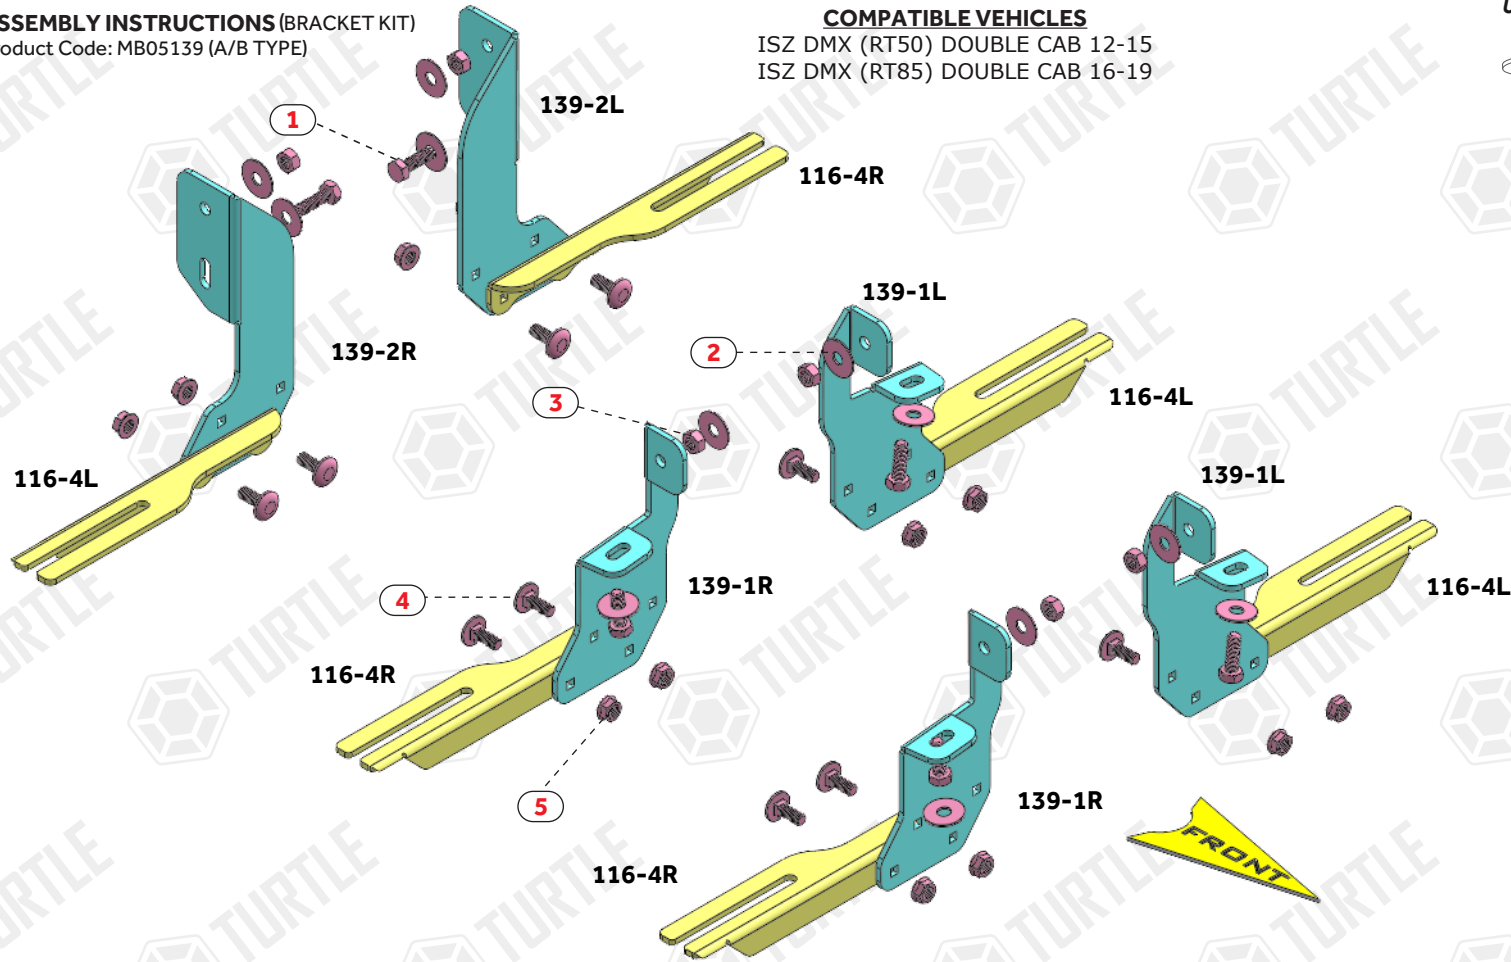

FIRST TIME INSTALLATION

- * REMOVE PARTS FROM INSIDE THE PACKAGE AND CHECK THEM ALL
- * CONTACT YOUR DEALER IF ANY PART IS MISSING OR DAMAGED
- * USE THE EQUIPMENT SPECIFIED FOR INSTALLATION

ASSEMBLY INSTRUCTIONS (BRACKET KIT)

Product Code: MB05139 (A/B TYPE)

COMPATIBLE VEHICLES

ISZ DMX (RT50) DOUBLE CAB 12-15
ISZ DMX (RT85) DOUBLE CAB 16-19

USE OF CN-... PARTS

PACKAGE INCLUDED

1- M8x25 HEX BOLT	6
2- D8 WASHER	12
3- M8 HEX NUT	6
4- M6x15 LOCK HEADED BOLT	12
5- M6 HEX FLANGE NUT	12

ZIP LOCK BAG

Whatever product type you will use, Example of side step types;

Type A (Alyans, Sapphire, Emerald)

Type B (Brilliant, Another, Pearl, Ring, Plus) / Type E (Era)

Assemble the parts through the matching fixing holes.

Kullanacağınız ürün tipi hangisi ise, Parçaları ona uyumlu olan bağlantı deliklerinden birleştiriniz.

MB05139 / Rev.02 / 27.03.2023 (ECE)