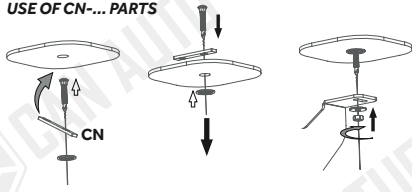

ASSEMBLY INSTRUCTIONS (BRACKET KIT)
Product Code: MB05054 (A/B-TYPE)

COMPATIBLE VEHICLES
HYN TCSN (JM) SUV 04-09
KI SPRTG (JE/KM) SUV 04-10

PACKAGE INCLUDED

1- CN-01 M8	2
2- CN-03 M8	2
3- D8 WASHER	4
4- M8 HEX NUT	4
5- CLAMPING PIECE	4
6- M8 SPECIAL BOLT	4
7- M6x15 LOCK HEADED BOLT	8
8- M6 HEX FLANGE NUT	8

ZIPLOCK BAG

USE OF CN-... PARTS

Whatever product type you will use, Example of side step types:
Type A (Alyans, Sapphire, Emerald)
Type B (Brillant, Another, Pearl, Ring, Plus) / Type E (Era)
Assemble the parts through the matching fixing holes.