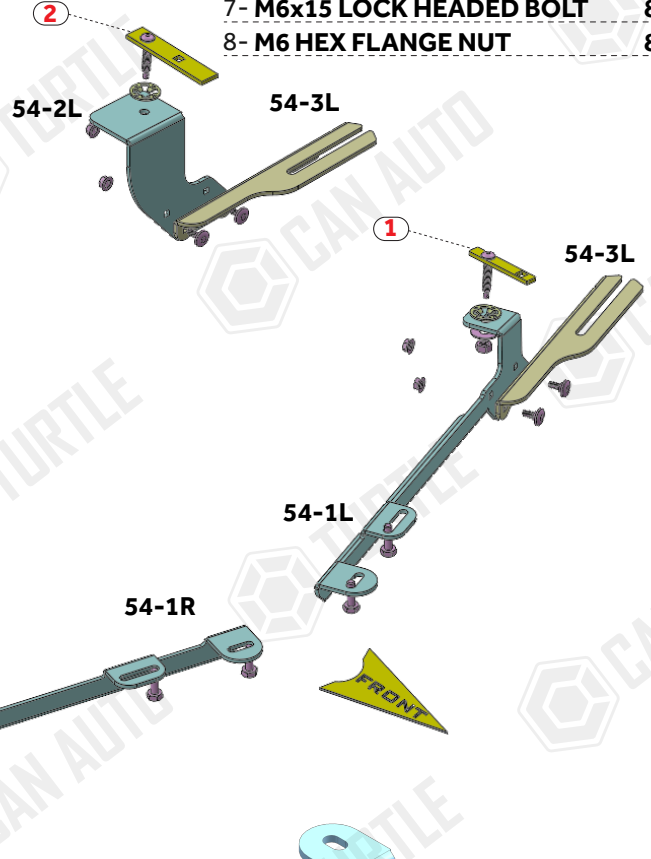

ASSEMBLY INSTRUCTIONS (BRACKET KIT)
Product Code: MB05054 (A/B-TYPE)

COMPATIBLE VEHICLES
HYN TCSN (JM) SUV 04-09
KI SPRTG (JE/KM) SUV 04-10

PACKAGE INCLUDED

1- CN-01 M8	2
2- CN-03 M8	2
3- D8 WASHER	4
4- M8 HEX NUT	4
5- CLAMPING PIECE	4
6- M8 SPECIAL BOLT	4
7- M6x15 LOCK HEADED BOLT	8
8- M6 HEX FLANGE NUT	8

ZIPLOCK BAG

USE OF CN-... PARTS

Whatever product type you will use, Example of side step types:
Type A (Alyans, Sapphire, Emerald)
Type B (Brillant, Another, Pearl, Ring, Plus) / Type E (Era)
Assemble the parts through the matching fixing holes.

Kullanacağınız ürün tipi hangisi ise, Parçaları ona uyumlu olan bağlantı deliklerinden birleştiriniz.

MB05054 / Rev.01 / 11.01.2022 (KRST)