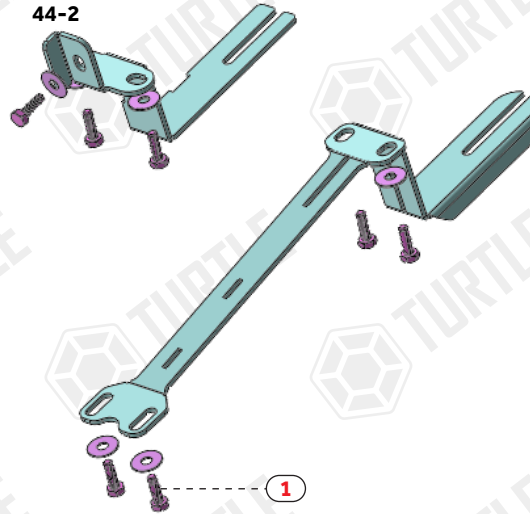

ASSEMBLY INSTRUCTIONS (BRACKET KIT)

Product Code: MB01044 (A-TYPE)

MB02044 (B-TYPE)

COMPATIBLE VEHICLES

HND CRV (Mk5) SUV 19-

FIRST TIME INSTALLATION

* REMOVE PARTS FROM INSIDE THE PACKAGE AND CHECK THEM ALL

* CONTACT YOUR DEALER IF ANY PART IS MISSING OR DAMAGED

* USE THE EQUIPMENT SPECIFIED FOR INSTALLATION

44-2