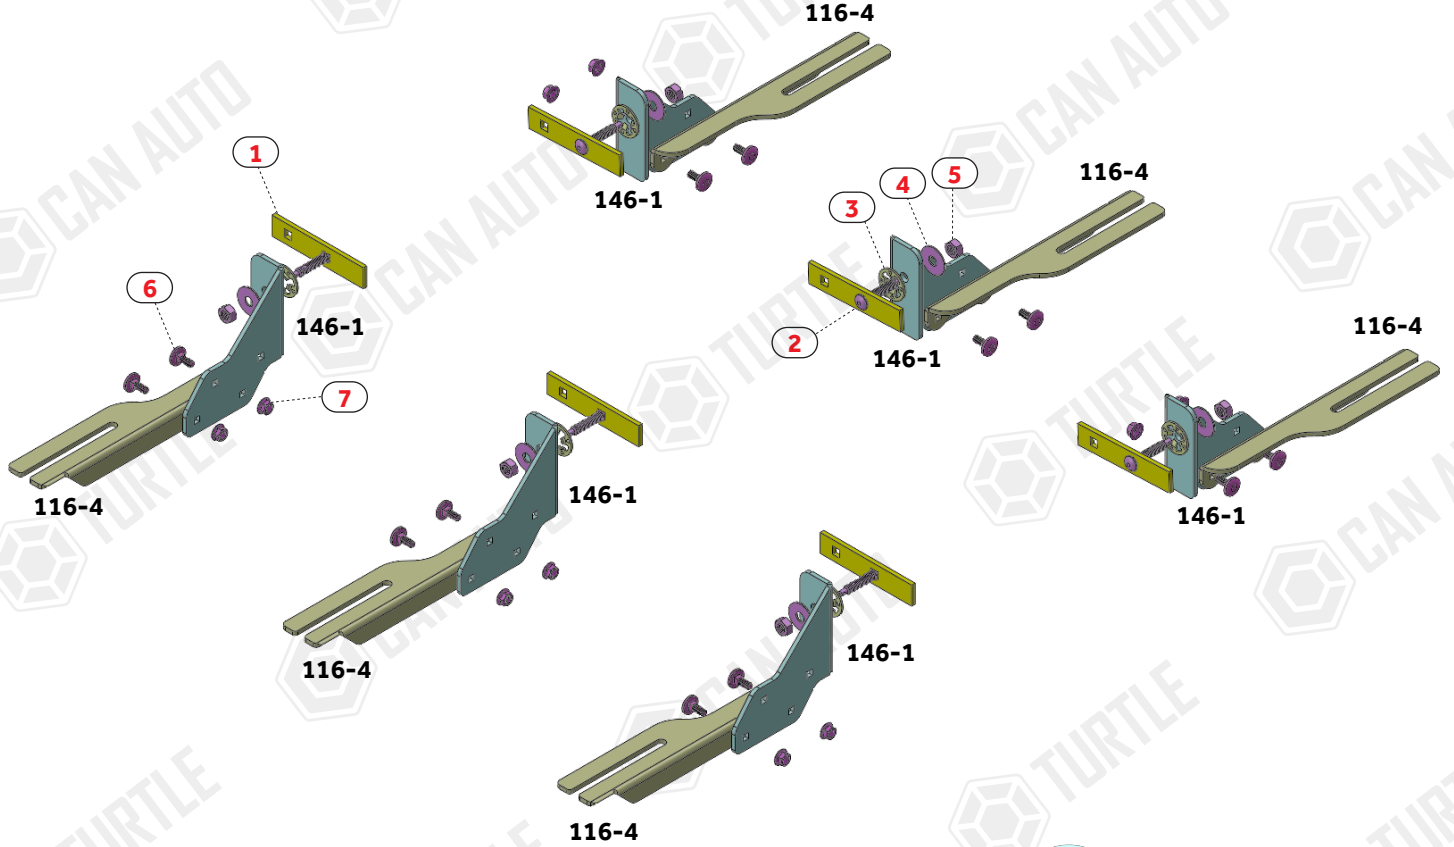

ASSEMBLY INSTRUCTIONS (BRACKET KIT)
Product Code: MB05146 (A/B-TYPE)

COMPATIBLE VEHICLES
NSS NVR (D22) DOUBLE CAB 97-03

PACKAGE INCLUDED

1- CN-03 M8	6
2- M8 SPECIAL BOLT	6
3- CLAMPING PIECE	6
4- D8 WASHER	6
5- M8 HEX NUT	6
6- M6x15 LOCK HEADED BOLT	12
7- M6 HEX FLANGE NUT	12

ZIPLOCK BAG

USE OF CN-... PARTS

Whatever product type you will use, Example of side step types:
Type A (Alyans, Sapphire, Emerald)
Type B (Brillant, Another, Pearl, Ring, Plus) / Type E (Era)
Assemble the parts through the matching fixing holes.

Kullanacağınız ürün tipi hangisi ise, Parçaları ona uyumlu olan bağlantı deliklerinden birleştiriniz.