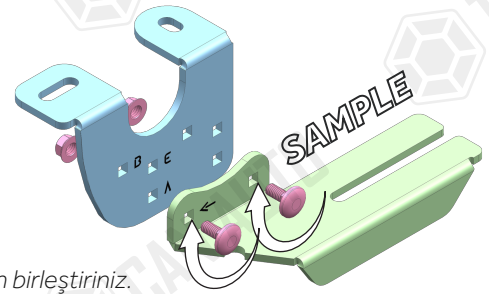

ASSEMBLY INSTRUCTIONS (BRACKET KIT)
Product Code: MB05146 (A/B-TYPE)

COMPATIBLE VEHICLES
NSS NVR (D22) DOUBLE CAB 97-03

PACKAGE INCLUDED

1- CN-03 M8	6
2- M8 SPECIAL BOLT	6
3- CLAMPING PIECE	6
4- D8 WASHER	6
5- M8 HEX NUT	6
6- M6x15 LOCK HEADED BOLT	12
7- M6 HEX FLANGE NUT	12

ZIPLOCK BAG

USE OF CN-... PARTS

Whatever product type you will use, Example of side step types:
Type A (Alyans, Sapphire, Emerald)
Type B (Brillant, Another, Pearl, Ring, Plus) / Type E (Era)
Assemble the parts through the matching fixing holes.

Kullanacağınız ürün tipi hangisi ise, Parçaları ona uyumlu olan bağlantı deliklerinden birleştiriniz.