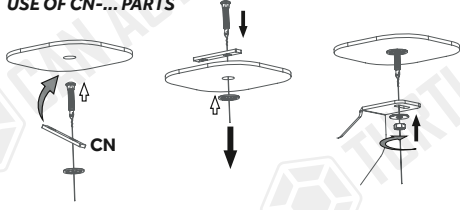

ASSEMBLY INSTRUCTIONS (BRACKET KIT)
Product Code: MB05146 (A/B-TYPE)

COMPATIBLE VEHICLES
NSS NVR (D22) DOUBLE CAB 97-03

PACKAGE INCLUDED

1- CN-03 M8	6
2- M8 SPECIAL BOLT	6
3- CLAMPING PIECE	6
4- D8 WASHER	6
5- M8 HEX NUT	6
6- M6x15 LOCK HEADED BOLT	12
7- M6 HEX FLANGE NUT	12

ZIPLOCK BAG

USE OF CN-... PARTS

Whatever product type you will use, Example of side step types:
Type A (Alyans, Sapphire, Emerald)
Type B (Brillant, Another, Pearl, Ring, Plus) / Type E (Era)
Assemble the parts through the matching fixing holes.

Kullanacağınız ürün tipi hangisi ise, Parçaları ona uyumlu olan bağlantı deliklerinden birleştiriniz.