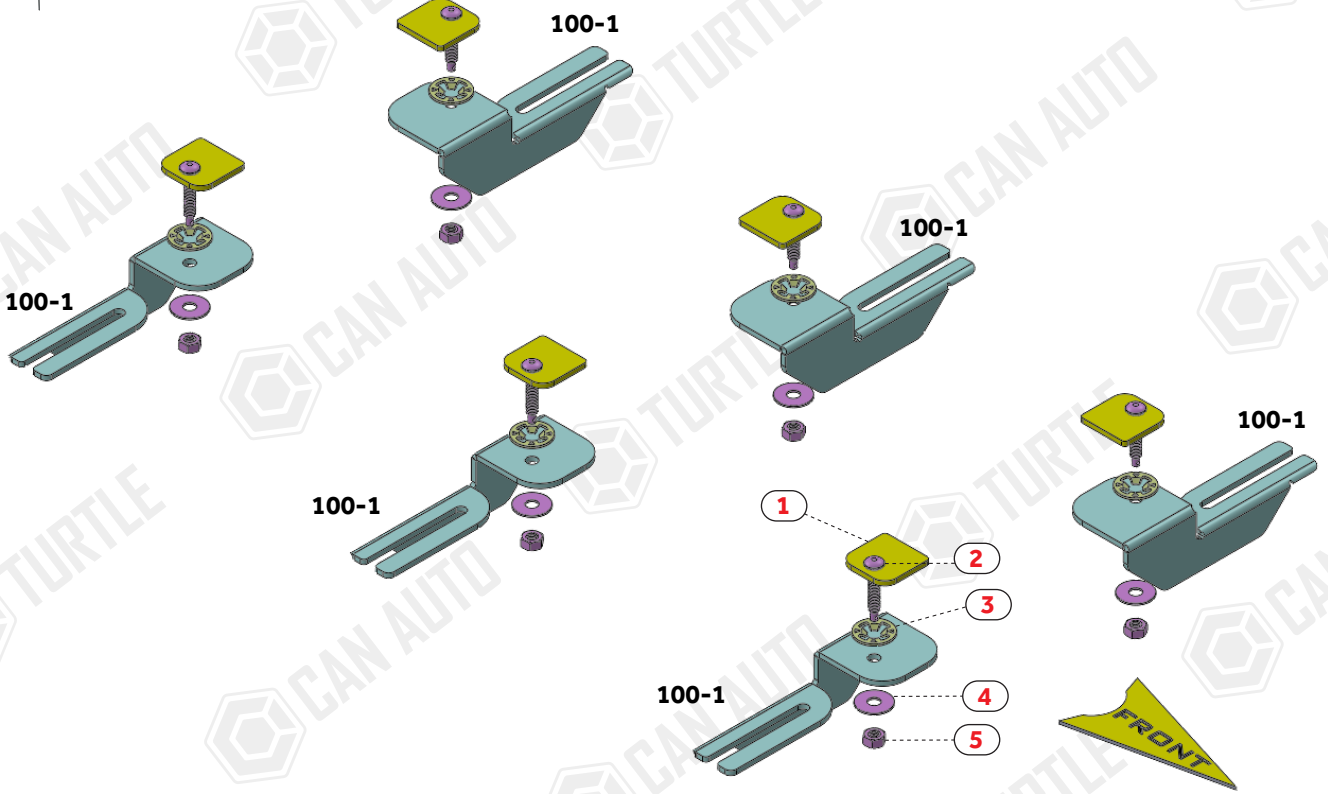

ASSEMBLY INSTRUCTIONS (BRACKET KIT)
Product Code: MB02100 (B-TYPE)
Product Code: MB03100 (E-TYPE)

COMPATIBLE VEHICLES
MBNZ CTN VAN 12-19

PACKAGE INCLUDED

1- CN-07 M8	6
2- M8 SPECIAL BOLT	6
3- CLAMPING PIECE	6
4- D8 WASHER	6
5- N8 HEX NUT	6

ZIPLOCK BAG

USE OF CN-... PARTS

Whatever product type you will use, Example of side step types;
Type A (Alyans, Sapphire, Emerald)
Type B (Brilliant, Another, Pearl, Ring, Plus) / Type E (Era)
Assemble the parts through the matching fixing holes.

Kullanacağınız ürün tipi hangisi ise, Parçaları ona uyumlu olan bağlantı deliklerinden birleştiriniz.