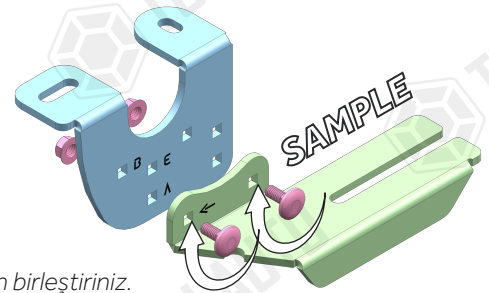

ASSEMBLY INSTRUCTIONS (BRACKET KIT)
Product Code: MB02100 (B-TYPE)
Product Code: MB03100 (E-TYPE)

COMPATIBLE VEHICLES
MBNZ CTN VAN 12-19

PACKAGE INCLUDED

1- CN-07 M8	6
2- M8 SPECIAL BOLT	6
3- CLAMPING PIECE	6
4- D8 WASHER	6
5- N8 HEX NUT	6

ZIPLOCK BAG

USE OF CN-... PARTS

Whatever product type you will use, Example of side step types;
Type A (Alyans, Sapphire, Emerald)
Type B (Brilliant, Another, Pearl, Ring, Plus) / Type E (Era)
Assemble the parts through the matching fixing holes.

Kullanacağınız ürün tipi hangisi ise, Parçaları ona uyumlu olan bağlantı deliklerinden birleştiriniz.