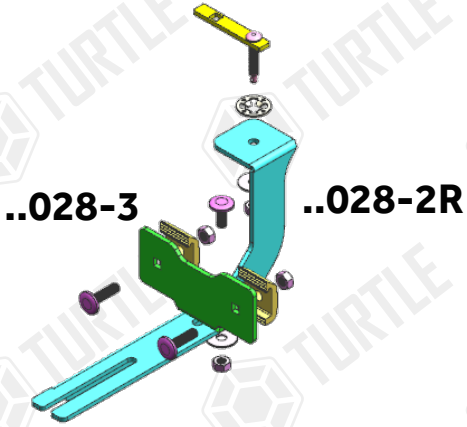

Product Code: MB01028 (A-TYPE)
Product Code: MB02028 (B-TYPE)

COMPATIBLE VEHICLES

FI FRMNT 11-
DOD JRNY 09-

PACKAGE INCLUDED

1- CN-01 M8	4
2- M8 SPECIAL BOLT	4
3- CLAMPING PIECE	4
4- D8 WASHER	12
5- M8 HEX NUT	16
6- M8x20 LOCK HEADED BOLT	4
7- M8x30 LOCK HEADED BOLT	8
8- BRACKET FASTENER	8

USE OF CN-... PARTS

Whatever product type you will use, Example of side step types;

Type A (Alyans, Sapphire, Emerald)

Type B (Brilliant, Another, Pearl, Ring, Plus) / **Type E** (Era)

Assemble the parts through the matching fixing holes.

Kullanacağınız ürün tipi hangisi ise, Parçaları ona uyumlu olan bağlantı deliklerinden birleştiriniz.