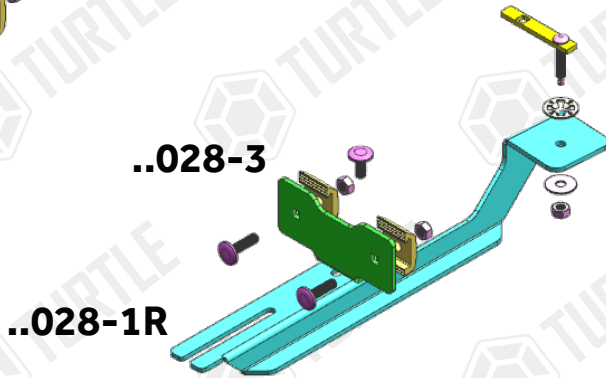

Product Code: MB01028 (A-TYPE)
Product Code: MB02028 (B-TYPE)

COMPATIBLE VEHICLES

FI FRMNT 11-
DOD JRNY 09-

PACKAGE INCLUDED

1- CN-01 M8	4
2- M8 SPECIAL BOLT	4
3- CLAMPING PIECE	4
4- D8 WASHER	12
5- M8 HEX NUT	16
6- M8x20 LOCK HEADED BOLT	4
7- M8x30 LOCK HEADED BOLT	8
8- BRACKET FASTENER	8

USE OF CN-... PARTS

Whatever product type you will use, Example of side step types;

Type A (Alyans, Sapphire, Emerald)

Type B (Brilliant, Another, Pearl, Ring, Plus) / **Type E** (Era)

Assemble the parts through the matching fixing holes.

Kullanacağınız ürün tipi hangisi ise, Parçaları ona uyumlu olan bağlantı deliklerinden birleştiriniz.