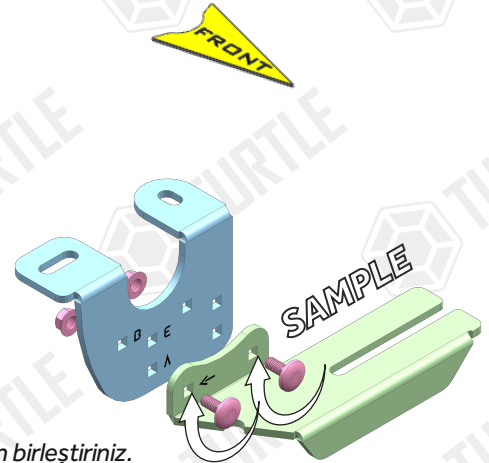

Product Code: MB01028 (A-TYPE)
Product Code: MB02028 (B-TYPE)

COMPATIBLE VEHICLES

FI FRMNT 11-
DOD JRNY 09-

PACKAGE INCLUDED

1- CN-01 M8	4
2- M8 SPECIAL BOLT	4
3- CLAMPING PIECE	4
4- D8 WASHER	12
5- M8 HEX NUT	16
6- M8x20 LOCK HEADED BOLT	4
7- M8x30 LOCK HEADED BOLT	8
8- BRACKET FASTENER	8

USE OF CN-... PARTS

Whatever product type you will use, Example of side step types;

Type A (Alyans, Sapphire, Emerald)

Type B (Brilliant, Another, Pearl, Ring, Plus) / **Type E** (Era)

Assemble the parts through the matching fixing holes.

Kullanacağınız ürün tipi hangisi ise, Parçaları ona uyumlu olan bağlantı deliklerinden birleştiriniz.