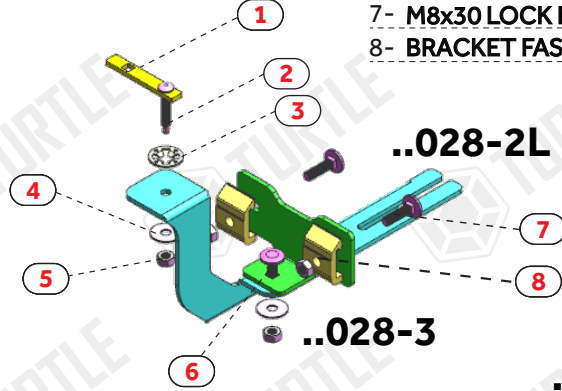

Product Code: MB01028 (A-TYPE)
Product Code: MB02028 (B-TYPE)

COMPATIBLE VEHICLES

FI FRMNT 11-
DOD JRNY 09-

PACKAGE INCLUDED

1- CN-01 M8	4
2- M8 SPECIAL BOLT	4
3- CLAMPING PIECE	4
4- D8 WASHER	12
5- M8 HEX NUT	16
6- M8x20 LOCK HEADED BOLT	4
7- M8x30 LOCK HEADED BOLT	8
8- BRACKET FASTENER	8

USE OF CN-... PARTS

Whatever product type you will use, Example of side step types;

Type A (Alyans, Sapphire, Emerald)

Type B (Brilliant, Another, Pearl, Ring, Plus) / **Type E** (Era)

Assemble the parts through the matching fixing holes.

Kullanacağınız ürün tipi hangisi ise, Parçaları ona uyumlu olan bağlantı deliklerinden birleştiriniz.