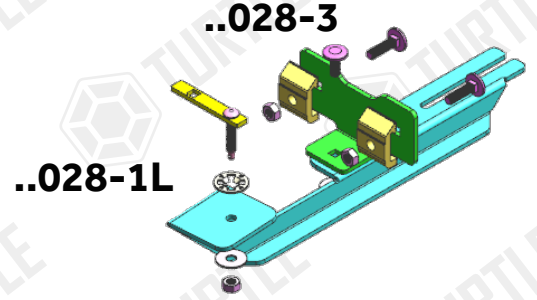

Product Code: MB01028 (A-TYPE)
Product Code: MB02028 (B-TYPE)

COMPATIBLE VEHICLES

FI FRMNT 11-
DOD JRNY 09-

PACKAGE INCLUDED

1- CN-01 M8	4
2- M8 SPECIAL BOLT	4
3- CLAMPING PIECE	4
4- D8 WASHER	12
5- M8 HEX NUT	16
6- M8x20 LOCK HEADED BOLT	4
7- M8x30 LOCK HEADED BOLT	8
8- BRACKET FASTENER	8

USE OF CN-... PARTS

Whatever product type you will use, Example of side step types;

Type A (Alyans, Sapphire, Emerald)

Type B (Brilliant, Another, Pearl, Ring, Plus) / **Type E** (Era)

Assemble the parts through the matching fixing holes.

Kullanacağınız ürün tipi hangisi ise, Parçaları ona uyumlu olan bağlantı deliklerinden birleştiriniz.