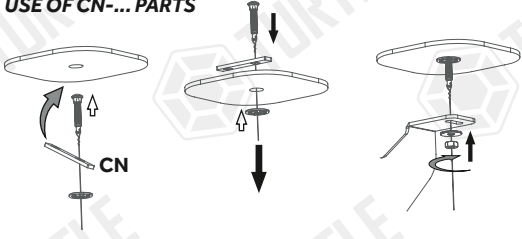

Product Code: MB01028 (A-TYPE)
Product Code: MB02028 (B-TYPE)

COMPATIBLE VEHICLES

FI FRMNT 11-
DOD JRNY 09-

PACKAGE INCLUDED

1- CN-01 M8	4
2- M8 SPECIAL BOLT	4
3- CLAMPING PIECE	4
4- D8 WASHER	12
5- M8 HEX NUT	16
6- M8x20 LOCK HEADED BOLT	4
7- M8x30 LOCK HEADED BOLT	8
8- BRACKET FASTENER	8

USE OF CN-... PARTS

Whatever product type you will use, Example of side step types;

Type A (Alyans, Sapphire, Emerald)

Type B (Brilliant, Another, Pearl, Ring, Plus) / **Type E** (Era)

Assemble the parts through the matching fixing holes.

Kullanacağınız ürün tipi hangisi ise, Parçaları ona uyumlu olan bağlantı deliklerinden birleştiriniz.