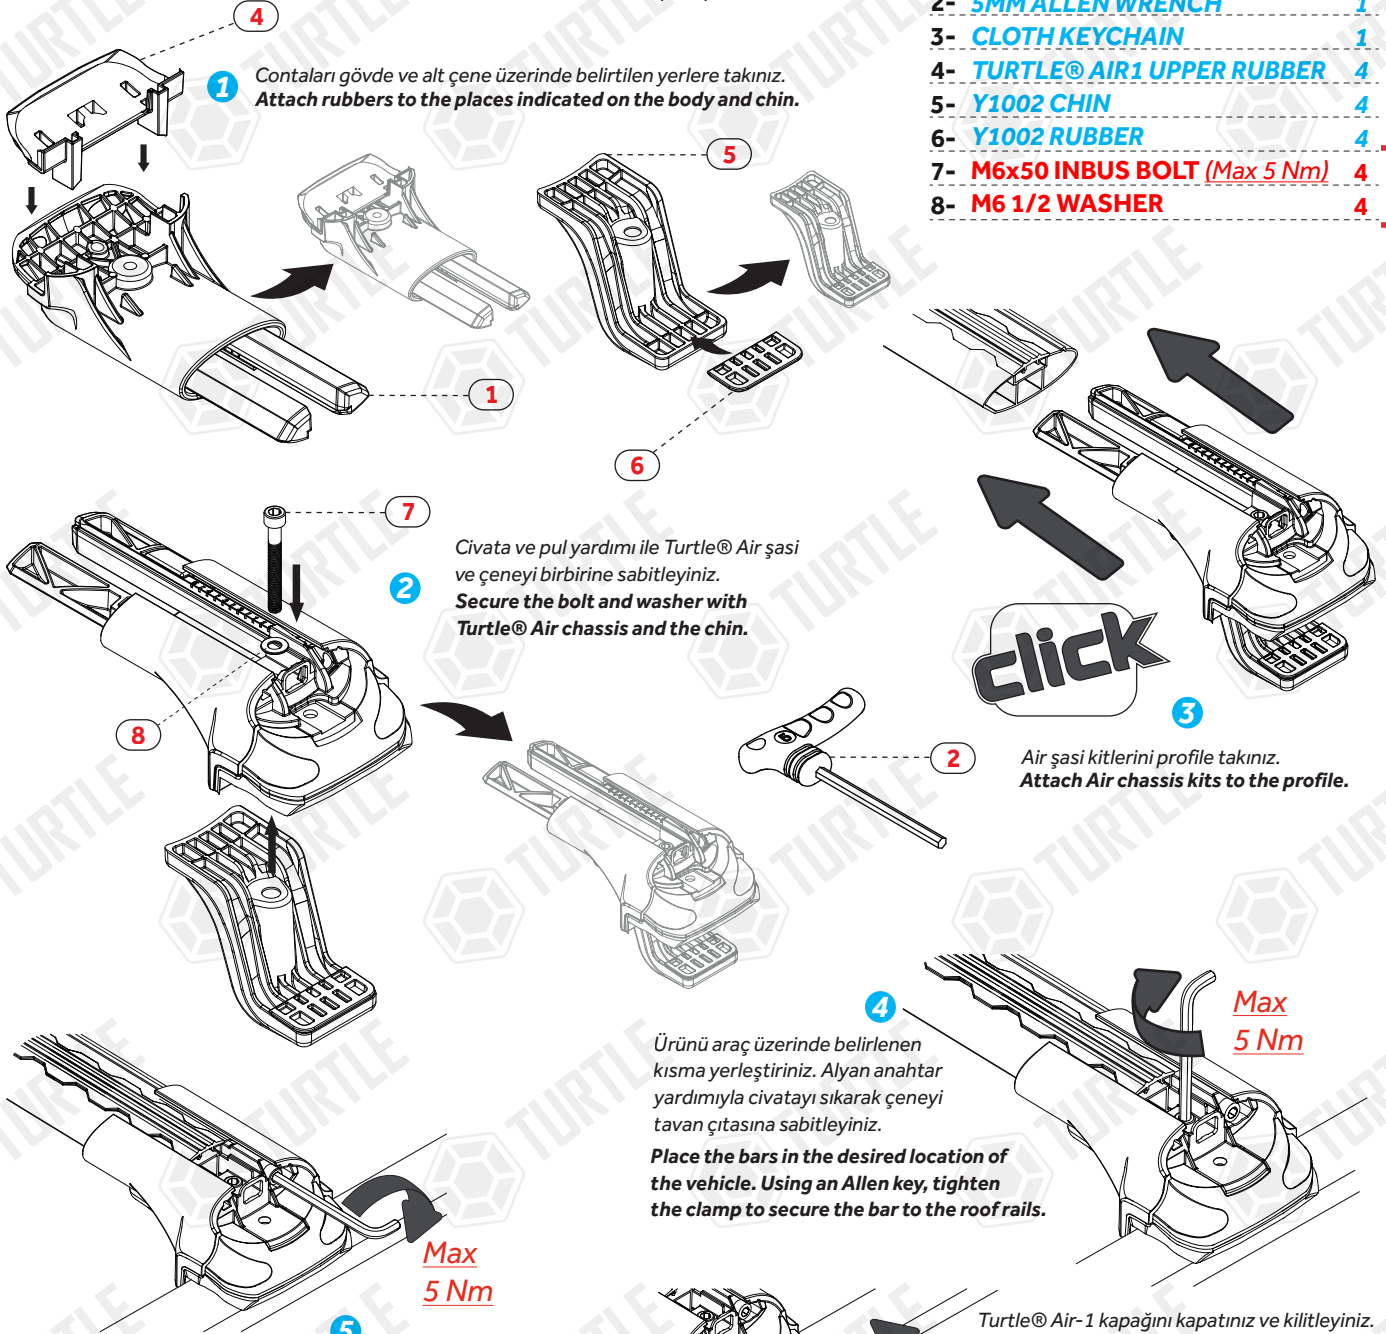

## FIRST TIME INSTALLATION

- \* REMOVE PARTS FROM INSIDE THE PACKAGE AND CHECK THEM ALL
- \* CONTACT YOUR DEALER IF ANY PART IS MISSING OR DAMAGED
- \* USE THE EQUIPMENT SPECIFIED FOR INSTALLATION

**ASSEMBLY INSTRUCTIONS (ROOF RACK)**  
Product Code: MC01002

**COMPATIBLE VEHICLES**  
NSS NVR (D23) PICKUP 15+  
DAC DSTR (SUV) 18+

## PACKAGE INCLUDED

1- TURTLE® AIR1 CHASSIS	4
2- 5MM ALLEN WRENCH	1
3- CLOTH KEYCHAIN	1
4- TURTLE® AIR1 UPPER RUBBER	4
5- Y1002 CHIN	4
6- Y1002 RUBBER	4
7- M6x50 INBUS BOLT (Max 5 Nm)	4
8- M6 1/2 WASHER	4

ZIPLOCK BAG

Profilleri ortaldıktan sonra yatay sabitleme civatalarını sıkınız.  
After centering the profiles, tighten the horizontal fixing bolts.

SCAN ME  
FOR  
INSTALLATION  
VIDEO

Max. Load  
75 kg

\* Kullanım amacı; Aracın bagajı yeterli olmadığı durumlarda araç tavanında yük ve eşya taşımak.  
\* Purpose of usage; Carrying cargo and goods on the vehicle's roof when the vehicle's trunk is not sufficient.