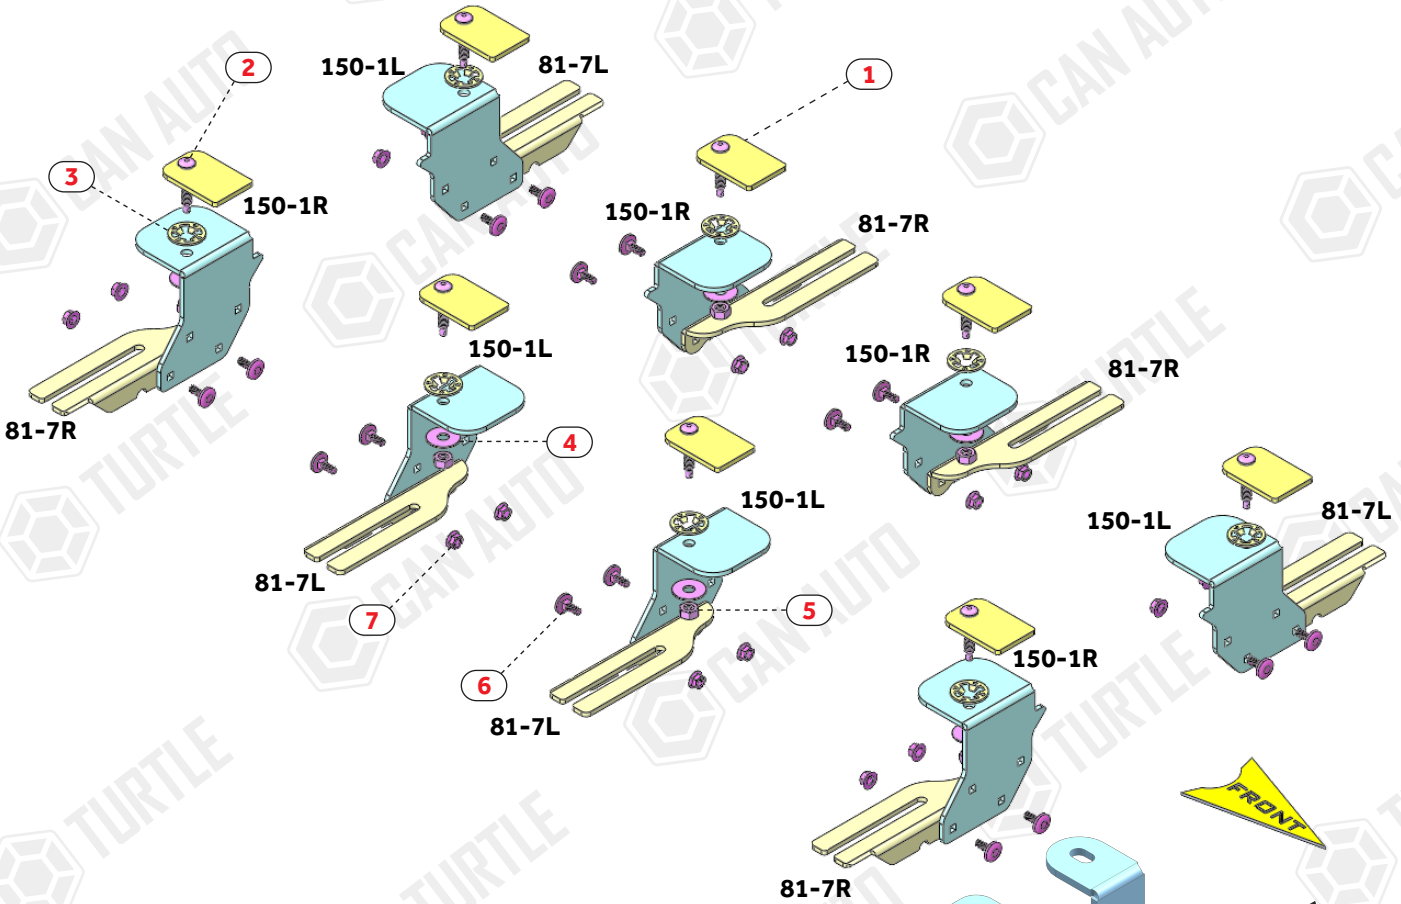

**ASSEMBLY INSTRUCTIONS (BRACKET KIT)**  
Product Code: MB05150 (A/B-TYPE)

**COMPATIBLE VEHICLES**  
REN CPTR (JB/JE) SUV 20-

**PACKAGE INCLUDED**

1- CN-12 M8	8
2- M8 SPECIAL BOLT	8
3- CLAMPING PIECE	8
4- D8 WASHER	8
5- M8 HEX NUT	8
6- M6x15 LOCK HEADED BOLT	16
7- M6 HEX FLANGE NUT	16
* RECTANGLE HEAD BOLT	4
* M8 HEX FLANGE NUT	4
* M8 WASHER	4

ZIPLOCK BAG

**USE OF CN-... PARTS**

Whatever product type you will use, Example of side step types;

**Type A** (Alfans, Sapphire, Emerald)

**Type B** (Brilliant, Another, Pearl, Ring, Plus) / **Type E** (Era)

Assemble the parts through the matching fixing holes.

Kullanacağınız ürün tipi hangisi ise, Parçaları ona uyumlu olan bağlantı deliklerinden birleştiriniz.

MB05150 / Rev.01 / 18.05.2023 (ECE)