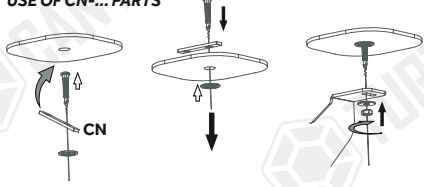

**ASSEMBLY INSTRUCTIONS (BRACKET KIT)**  
Product Code: MB05150 (A/B-TYPE)

**COMPATIBLE VEHICLES**  
REN CPTR (JB/JE) SUV 20-

**PACKAGE INCLUDED**

1- CN-12 M8	8
2- M8 SPECIAL BOLT	8
3- CLAMPING PIECE	8
4- D8 WASHER	8
5- M8 HEX NUT	8
6- M6x15 LOCK HEADED BOLT	16
7- M6 HEX FLANGE NUT	16
* RECTANGLE HEAD BOLT	4
* M8 HEX FLANGE NUT	4
* M8 WASHER	4

ZIPLOCK BAG

**USE OF CN-... PARTS**

Whatever product type you will use, Example of side step types;

**Type A** (Alfans, Sapphire, Emerald)

**Type B** (Brilliant, Another, Pearl, Ring, Plus) / **Type E** (Era)

Assemble the parts through the matching fixing holes.

Kullanacağınız ürün tipi hangisi ise, Parçaları ona uyumlu olan bağlantı deliklerinden birleştiriniz.

MB05150 / Rev.01 / 18.05.2023 (ECE)