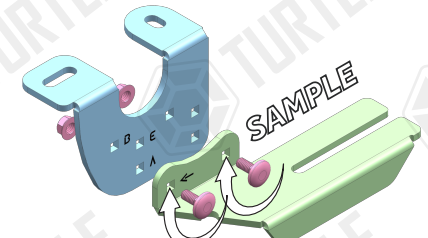

FIRST TIME INSTALLATION

- * REMOVE PARTS FROM INSIDE THE PACKAGE AND CHECK THEM ALL
- * CONTACT YOUR DEALER IF ANY PART IS MISSING OR DAMAGED
- * USE THE EQUIPMENT SPECIFIED FOR INSTALLATION

ASSEMBLY INSTRUCTIONS (BRACKET KIT)

Product Code: MB05101 (A/B-TYPE)

COMPATIBLE VEHICLES

REN KOLS 07-16

USE OF CN-... PARTS

Whatever product type you will use, Example of side step types:
 Type A (Alyans, Sapphire, Emerald)
 Type B (Brilliant, Another, Pearl, Ring, Plus) / Type E (Era)
 Assemble the parts through the matching fixing holes.

Kullanacağınız ürün tipi hangisi ise, Parçaları ona uyumlu olan bağlantı deliklerinden birleştiriniz.

PACKAGE INCLUDED

1- CN-03	2
2- M8 SPECIAL BOLT	2
3- CLAMPING PIECE	2
4- D8 WASHER	4
5- M8 HEX NUT	2
6- M6x30 HEX BOLT	4
7- D6 WASHER	4
8- M6 HEX FLANGE NUT	4
9- M8x25 HEX BOLT	2
10- M6x15 LOCK HEADED BOLT	8
11- M6 HEX FLANGE NUT	8