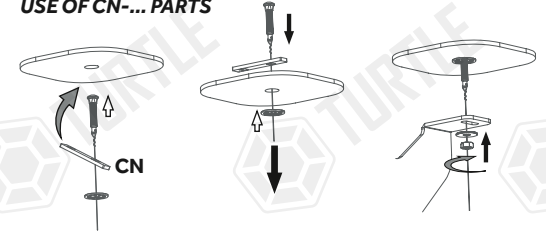

FIRST TIME INSTALLATION

- * REMOVE PARTS FROM INSIDE THE PACKAGE AND CHECK THEM ALL
- * CONTACT YOUR DEALER IF ANY PART IS MISSING OR DAMAGED
- * USE THE EQUIPMENT SPECIFIED FOR INSTALLATION

ASSEMBLY INSTRUCTIONS (BRACKET KIT)

Product Code: MB05101 (A/B-TYPE)

COMPATIBLE VEHICLES

REN KOLS 07-16

USE OF CN-... PARTS

Whatever product type you will use, Example of side step types:
 Type A (Alyans, Sapphire, Emerald)
 Type B (Brilliant, Another, Pearl, Ring, Plus) / Type E (Era)
 Assemble the parts through the matching fixing holes.

Kullanacağınız ürün tipi hangisi ise, Parçaları ona uyumlu olan bağlantı deliklerinden birleştiriniz.

PACKAGE INCLUDED

1- CN-03	2
2- M8 SPECIAL BOLT	2
3- CLAMPING PIECE	2
4- D8 WASHER	4
5- M8 HEX NUT	2
6- M6x30 HEX BOLT	4
7- D6 WASHER	4
8- M6 HEX FLANGE NUT	4
9- M8x25 HEX BOLT	2
10- M6x15 LOCK HEADED BOLT	8
11- M6 HEX FLANGE NUT	8