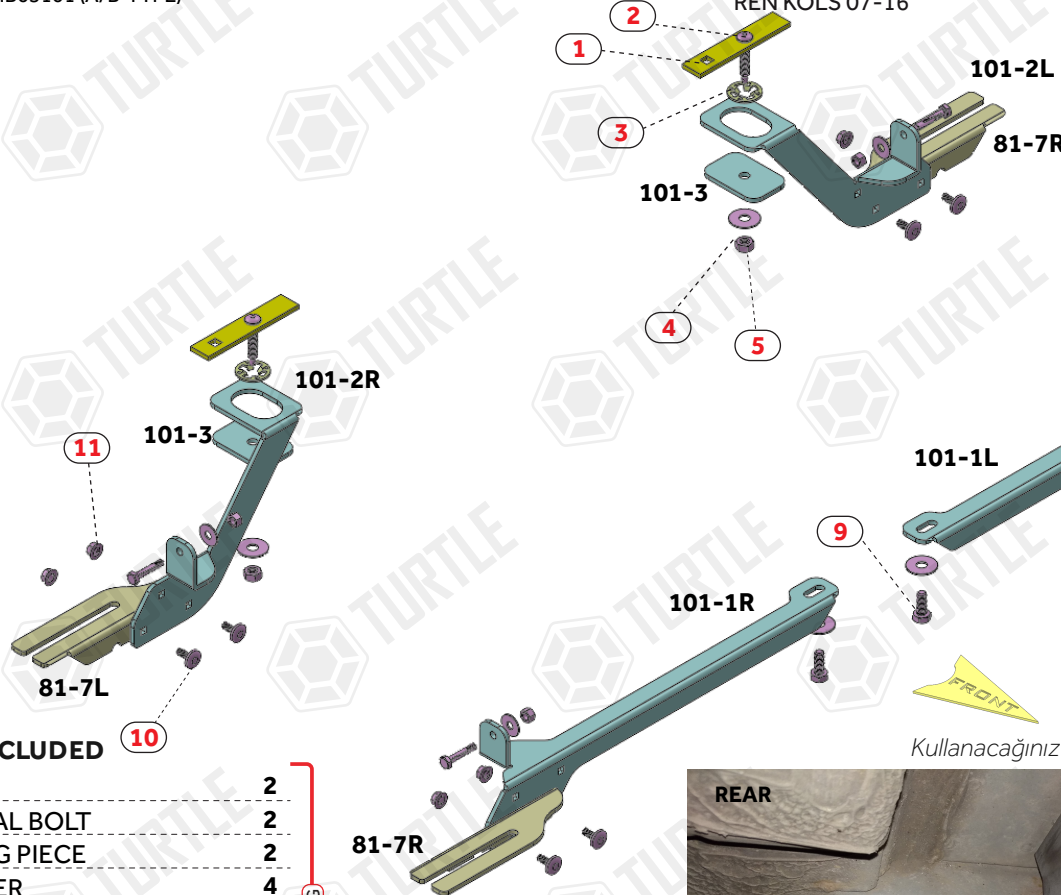

FIRST TIME INSTALLATION

- * REMOVE PARTS FROM INSIDE THE PACKAGE AND CHECK THEM ALL
- * CONTACT YOUR DEALER IF ANY PART IS MISSING OR DAMAGED
- * USE THE EQUIPMENT SPECIFIED FOR INSTALLATION

ASSEMBLY INSTRUCTIONS (BRACKET KIT)

Product Code: MB05101 (A/B-TYPE)

COMPATIBLE VEHICLES

REN KOLS 07-16

USE OF CN-... PARTS

Whatever product type you will use, Example of side step types:
 Type A (Alyans, Sapphire, Emerald)
 Type B (Brilliant, Another, Pearl, Ring, Plus) / Type E (Era)
 Assemble the parts through the matching fixing holes.

Kullanacağınız ürün tipi hangisi ise, Parçaları ona uyumlu olan bağlantı deliklerinden birleştiriniz.

PACKAGE INCLUDED

1- CN-03	2
2- M8 SPECIAL BOLT	2
3- CLAMPING PIECE	2
4- D8 WASHER	4
5- M8 HEX NUT	2
6- M6x30 HEX BOLT	4
7- D6 WASHER	4
8- M6 HEX FLANGE NUT	4
9- M8x25 HEX BOLT	2
10- M6x15 LOCK HEADED BOLT	8
11- M6 HEX FLANGE NUT	8