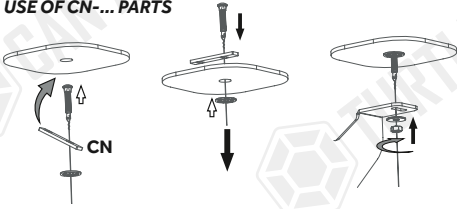

ASSEMBLY INSTRUCTIONS (BRACKET KIT)
Product Code: MB05144 (A/B-TYPE)

COMPATIBLE VEHICLES
VOL XC90 SUV 15-

PACKAGE INCLUDED

1- CN-03 M8	4
2- CN-06 M8	2
3- D8 WASHER	6
4- M8 HEX NUT	6
5- M8 SPECIAL BOLT	6
6- CLAMPING PIECE	6
7- M6x15 LOCK HEADED BOLT	8
8- M6 HEX FLANGE NUT	8

ZIPLOCK BAG

USE OF CN-... PARTS

Whatever product type you will use, Example of side step types;
Type A (Alyans, Sapphire, Emerald)
Type B (Brilliant, Another, Pearl, Ring, Plus) / Type E (Era)
Assemble the parts through the matching fixing holes.

Kullanacağınız ürün tipi hangisi ise, Parçaları ona uyumlu olan bağlantı deliklerinden birleştiriniz.

MB05144 / Rev01 / 26.01.2022 (KRST)