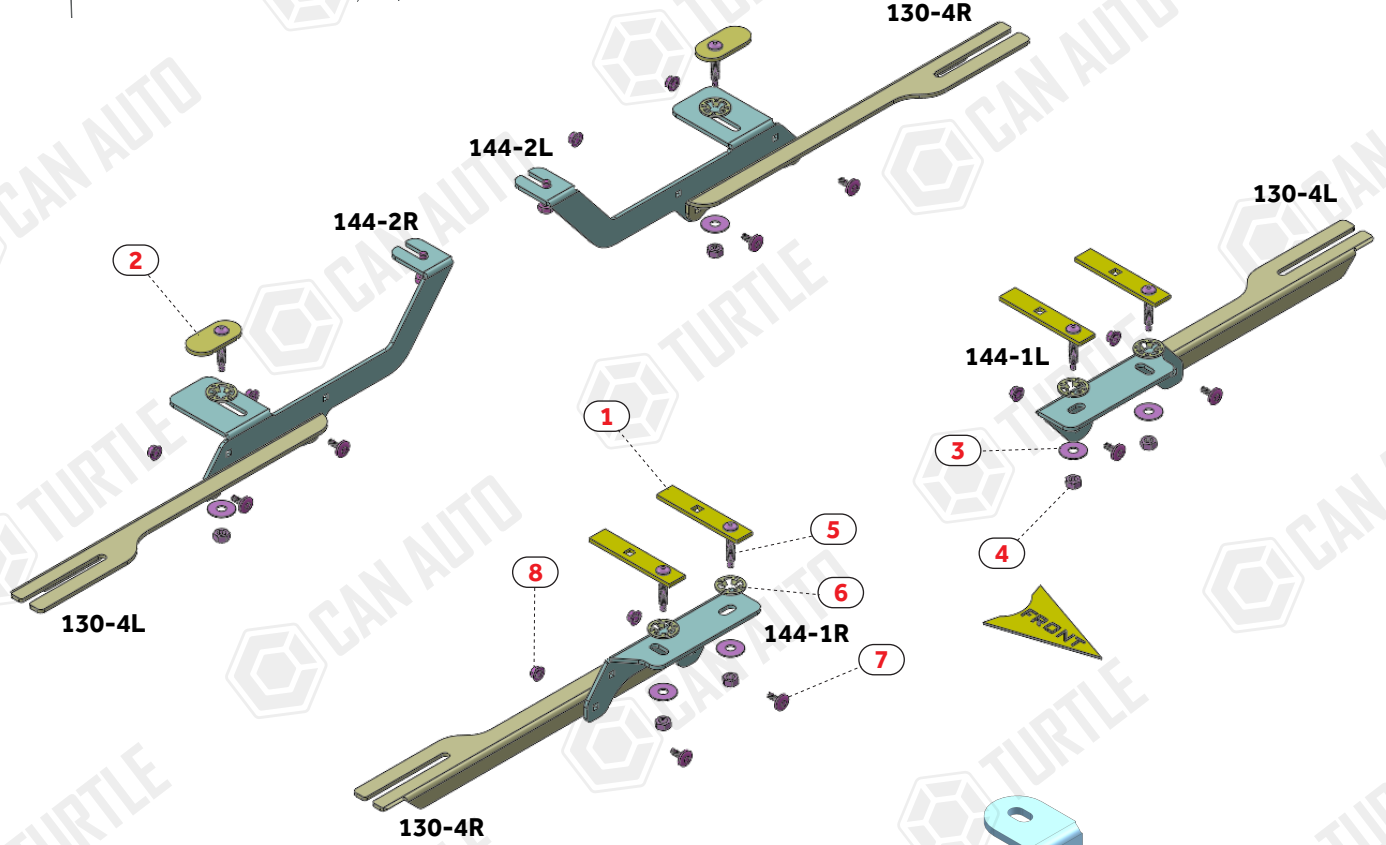

ASSEMBLY INSTRUCTIONS (BRACKET KIT)
Product Code: MB05144 (A/B-TYPE)

COMPATIBLE VEHICLES
VOL XC90 SUV 15-

PACKAGE INCLUDED

1- CN-03 M8	4
2- CN-06 M8	2
3- D8 WASHER	6
4- M8 HEX NUT	6
5- M8 SPECIAL BOLT	6
6- CLAMPING PIECE	6
7- M6x15 LOCK HEADED BOLT	8
8- M6 HEX FLANGE NUT	8

ZIPLOCK BAG

USE OF CN-... PARTS

Whatever product type you will use, Example of side step types;
Type A (Alyans, Sapphire, Emerald)
Type B (Brilliant, Another, Pearl, Ring, Plus) / Type E (Era)
Assemble the parts through the matching fixing holes.

Kullanacağınız ürün tipi hangisi ise, Parçaları ona uyumlu olan bağlantı deliklerinden birleştiriniz.

MB05144 / Rev01 / 26.01.2022 (KRST)