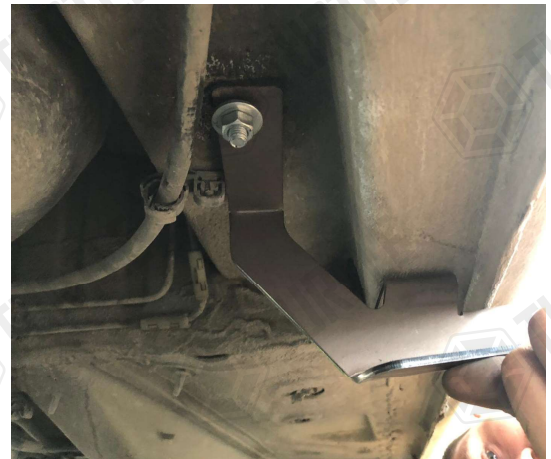

MB06018 / Rev.01 / 09.01.2023 (ECE)