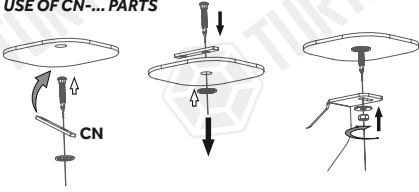

FIRST TIME INSTALLATION

- * REMOVE PARTS FROM INSIDE THE PACKAGE AND CHECK THEM ALL
- * CONTACT YOUR DEALER IF ANY PART IS MISSING OR DAMAGED
- * USE THE EQUIPMENT SPECIFIED FOR INSTALLATION

ASSEMBLY INSTRUCTIONS (BRACKET KIT) Product Code: MB06018 (B/E-TYPE)

USE OF CN-... PARTS

COMPATIBLE VEHICLES

- DAC DKKR VAN 13-
- DAC LDGY MPV 12-
- REN XPRSS VAN 21-

PACKAGE INCLUDED

1- CN-34 M8	2
2- CN-01 M8	2
3- CN-02 M8	2
4- CN-03 M8	2
5- M8 SPECIAL BOLT	6
6- CLAMPING PIECE	6
7- D8 WASHER	8
8- M8 HEX NUT	8
9- M6x15 LOCK HEADED BOLT	8
10- M6 HEX FLANGE NUT	8