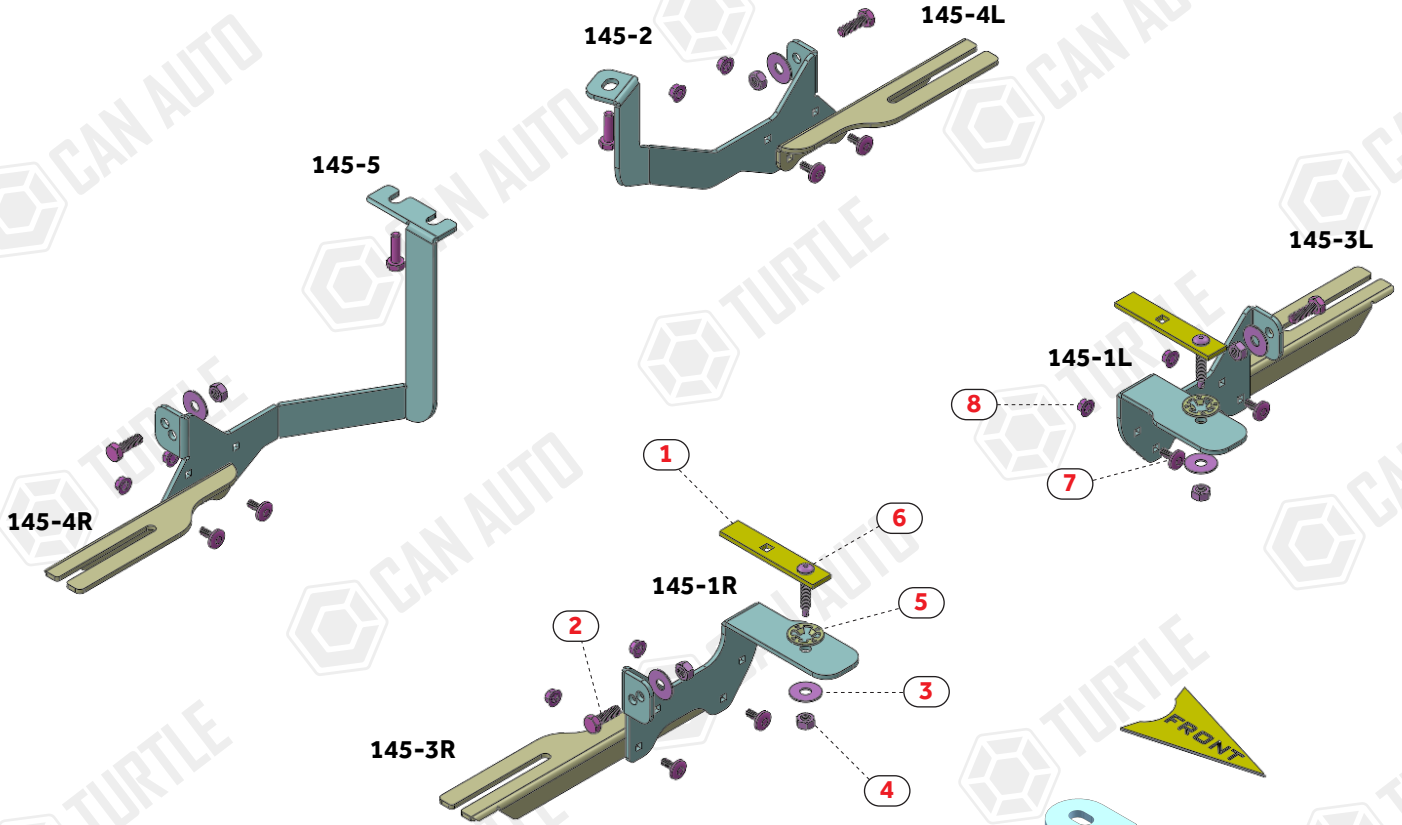

**ASSEMBLY INSTRUCTIONS (BRACKET KIT)**  
Product Code: MB05145 (A/B-TYPE)

**COMPATIBLE VEHICLES**  
CTRN C3 AIRCRSS SUV 18+  
PEU 2008 SUV 20-

**PACKAGE INCLUDED**

1- CN-03 M8	2
2- M8x25 HEX BOLT	4
3- D8 WASHER	6
4- M8 HEX NUT	6
5- CLAMPING PIECE	2
6- M8 SPECIAL BOLT	2
7- M6x15 LOCK HEADED BOLT	8
8- M6 HEX FLANGE NUT	8

ZIPLOCK BAG

**USE OF CN-... PARTS**

Whatever product type you will use, Example of side step types;  
Type A (Alyans, Sapphire, Emerald)  
Type B (Brillant, Another, Pearl, Ring, Plus) / Type E (Era)  
Assemble the parts through the matching fixing holes.

Kullanacağınız ürün tipi hangisi ise, Parçaları ona uyumlu olan bağlantı deliklerinden birleştiriniz.

MB05145 / Rev.01 / 27.01.2022 (KRST)