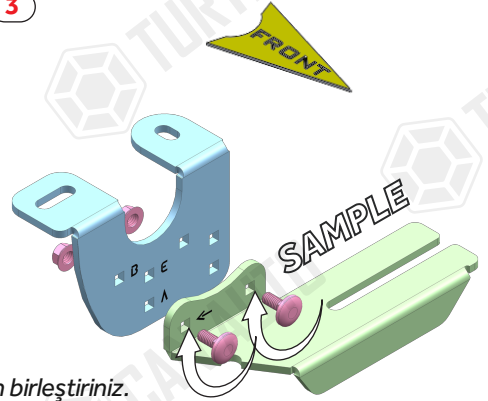

**ASSEMBLY INSTRUCTIONS (BRACKET KIT)**  
Product Code: MB05145 (A/B-TYPE)

**COMPATIBLE VEHICLES**  
CTRN C3 AIRCRSS SUV 18+  
PEU 2008 SUV 20-

**PACKAGE INCLUDED**

1- CN-03 M8	2
2- M8x25 HEX BOLT	4
3- D8 WASHER	6
4- M8 HEX NUT	6
5- CLAMPING PIECE	2
6- M8 SPECIAL BOLT	2
7- M6x15 LOCK HEADED BOLT	8
8- M6 HEX FLANGE NUT	8

ZIPLOCK BAG

**USE OF CN-... PARTS**

Whatever product type you will use, Example of side step types;  
Type A (Alyans, Sapphire, Emerald)  
Type B (Brillant, Another, Pearl, Ring, Plus) / Type E (Era)  
Assemble the parts through the matching fixing holes.

Kullanacağınız ürün tipi hangisi ise, Parçaları ona uyumlu olan bağlantı deliklerinden birleştiriniz.

MB05145 / Rev.01 / 27.01.2022 (KRST)