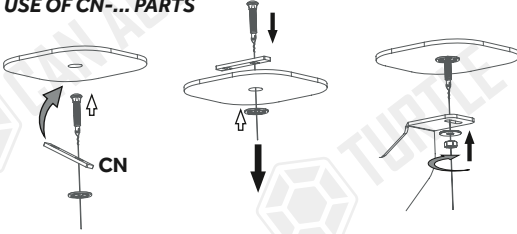

**ASSEMBLY INSTRUCTIONS (BRACKET KIT)**  
Product Code: MB05145 (A/B-TYPE)

**COMPATIBLE VEHICLES**  
CTRN C3 AIRCRSS SUV 18+  
PEU 2008 SUV 20-

**PACKAGE INCLUDED**

1- CN-03 M8	2
2- M8x25 HEX BOLT	4
3- D8 WASHER	6
4- M8 HEX NUT	6
5- CLAMPING PIECE	2
6- M8 SPECIAL BOLT	2
7- M6x15 LOCK HEADED BOLT	8
8- M6 HEX FLANGE NUT	8

ZIPLOCK BAG

**USE OF CN-... PARTS**

Whatever product type you will use, Example of side step types;  
Type A (Alyans, Sapphire, Emerald)  
Type B (Brillant, Another, Pearl, Ring, Plus) / Type E (Era)  
Assemble the parts through the matching fixing holes.

Kullanacağınız ürün tipi hangisi ise, Parçaları ona uyumlu olan bağlantı deliklerinden birleştiriniz.

MB05145 / Rev.01 / 27.01.2022 (KRST)