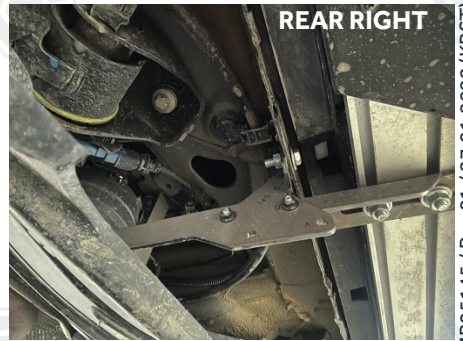

MB05145 / Rev.01 / 27.01.2022 (KRST)