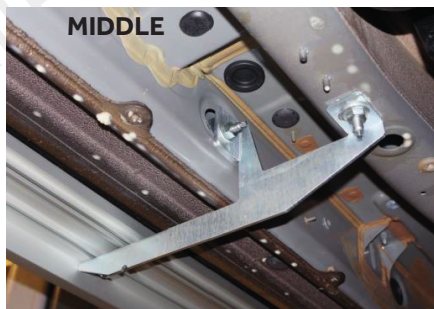

MB05130 / Rev01 / 17.01.2022 (KRST)