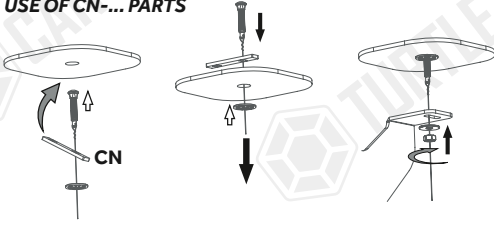

ASSEMBLY INSTRUCTIONS (BRACKET KIT)
Product Code: MB05130 (A/B-TYPE)
R-LINE: MB05135 (A/B-TYPE)

COMPATIBLE VEHICLES
PRSC CYNN (9PA-E1) SUV 02-10
PRSC CYNN (92A-E2) SUV 11-18
VWGN TORG (7L) SUV 02-10
VWGN TORG (7P) SUV 11-18

PACKAGE INCLUDED	
1- CN-02 M8	10
2- CN-05 M8	2
3- M8 SPECIAL BOLT	12
4- CLAMPING PIECE	12
5- D8 WASHER	12
6- M8 HEX NUT	12
7- M6x15 LOCK HEADED BOLT	12
8- M6 HEX FLANGE NUT	12

ZIPLOCK BAG

USE OF CN-... PARTS

In R-LINE assemble; use parts starting with the number **135** instead of **130**

R-LINE montajında; **130** yerine **135** numarası ile başlayan parçaları kullanınız

Whatever product type you will use, Example of side step types;
Type A (Alyans, Sapphire, Emerald)
Type B (Brilliant, Another, Pearl, Ring, Plus) / Type E (Era)
Assemble the parts through the matching fixing holes.