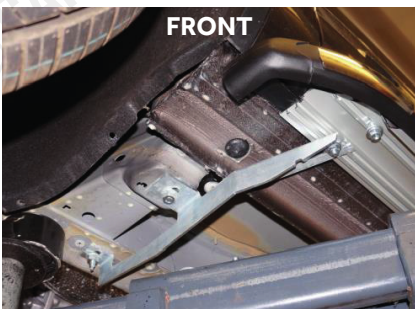

MB05130 / Rev01 / 17.01.2022 (KRST)