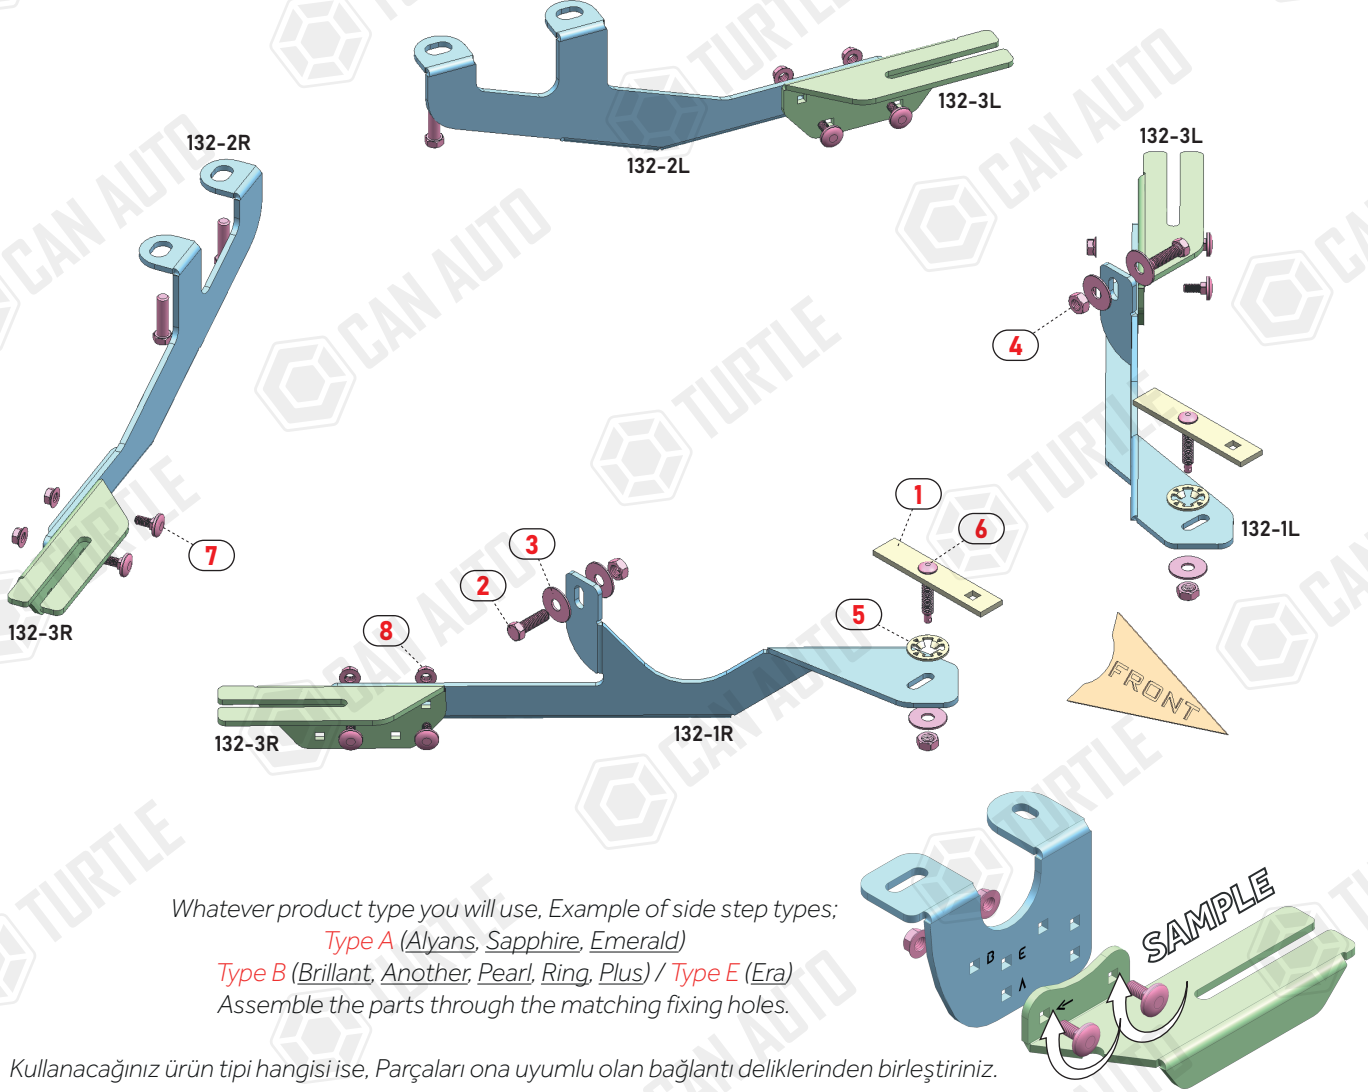

ASSEMBLY INSTRUCTIONS (BRACKET KIT)

Product Code: MB05132 (A/B-TYPE)

COMPATIBLE VEHICLES

VOL XC90 SUV 03-15

PACKAGE INCLUDED

1- CN-03 M8	2
2- M8x25 HEX BOLT	2
3- D8 WASHER	6
4- M8 HEX NUT	4
5- CLAMPING PIECE	2
6- M8 SPECIAL BOLT	2
7- M6x15 LOCK HEADED BOLT	8
8- M6 HEX FLANGE NUT	8

USE OF CN-... PARTS

Whatever product type you will use, Example of side step types:

Type A (Alyans, Sapphire, Emerald)

Type B (Brilliant, Another, Pearl, Ring, Plus) / Type E (Era)

Assemble the parts through the matching fixing holes.

Kullanacağınız ürün tipi hangisi ise, Parçaları ona uyumlu olan bağlantı deliklerinden birleştiriniz.