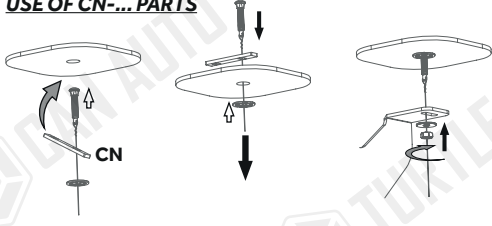

ASSEMBLY INSTRUCTIONS (BRACKET KIT)

Product Code: MB05132 (A/B-TYPE)

COMPATIBLE VEHICLES

VOL XC90 SUV 03-15

PACKAGE INCLUDED

1- CN-03 M8	2
2- M8x25 HEX BOLT	2
3- D8 WASHER	6
4- M8 HEX NUT	4
5- CLAMPING PIECE	2
6- M8 SPECIAL BOLT	2
7- M6x15 LOCK HEADED BOLT	8
8- M6 HEX FLANGE NUT	8

USE OF CN-... PARTS

Whatever product type you will use, Example of side step types:

Type A (Alyans, Sapphire, Emerald)

Type B (Brilliant, Another, Pearl, Ring, Plus) / Type E (Era)

Assemble the parts through the matching fixing holes.

Kullanacağınız ürün tipi hangisi ise, Parçaları ona uyumlu olan bağlantı deliklerinden birleştiriniz.