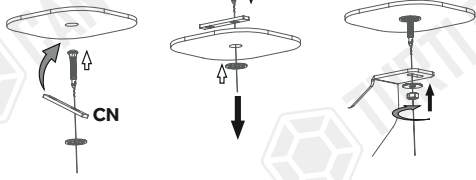

ASSEMBLY INSTRUCTIONS (BRACKET KIT)
Product Code: MB05131 (A/B-TYPE)

COMPATIBLE VEHICLES
VOL XC60 SUV 09-17

PACKAGE INCLUDED

1 - CN-01 M8	10
2 - D8 WASHER	10
3 - M8 HEX NUT	10
4 - CLAMPING PIECE	10
5 - M8 SPECIAL BOLT	10
6 - M6x15 LOCK HEADED BOLT	10
7 - M6 HEX FLANGE NUT	10

ZIPLOCK BAG

USE OF CN-... PARTS

CN

131-1L

81-8L

131-1R

131-4L

5