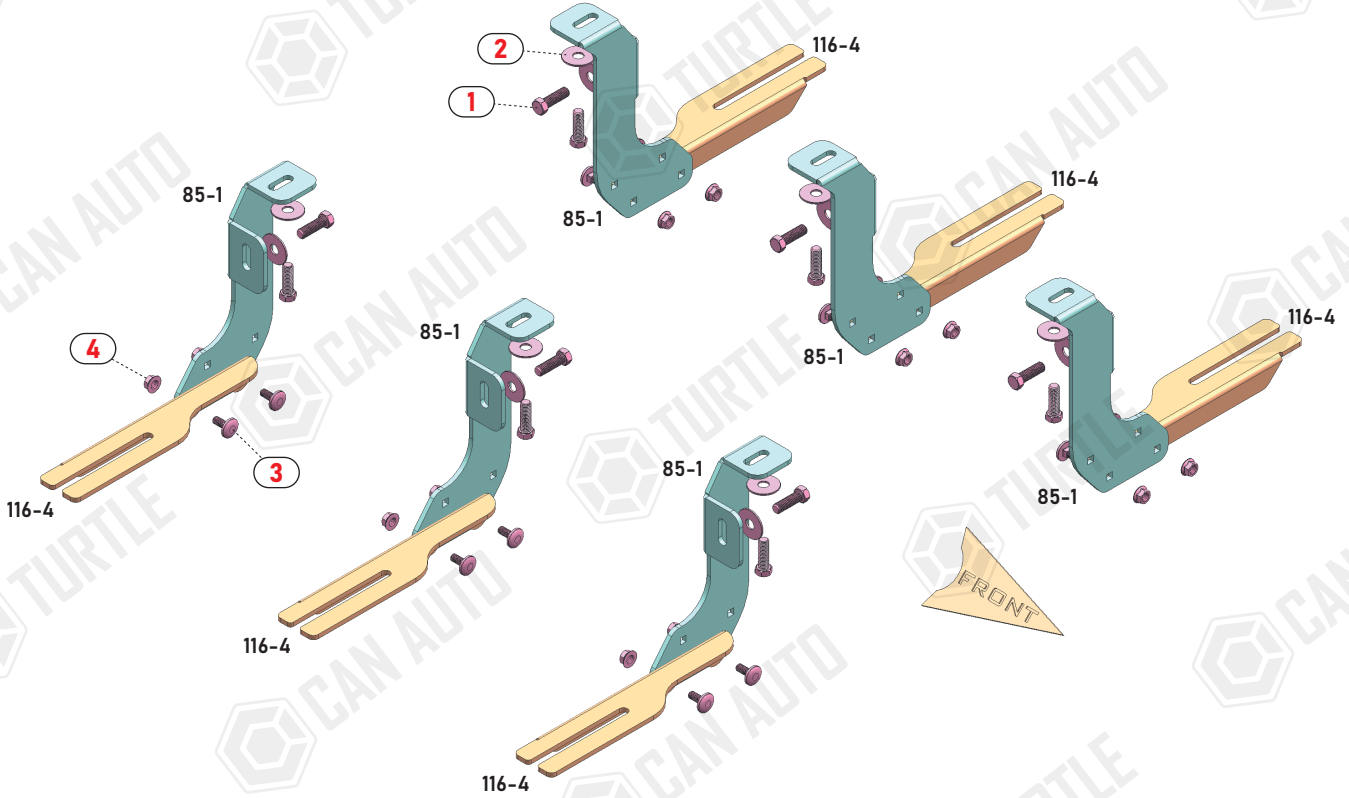

**ASSEMBLY INSTRUCTIONS (BRACKET KIT)**

Product Code: MB05085 (A/B-TYPE)

**COMPATIBLE VEHICLES**

- FI FLLBCK DOUBLE CAB 16-
- MIT L200 (Mk4) DOUBLE CAB 06-14
- MIT L200 (Mk5) DOUBLE CAB 15-
- MIT TRTN (Mk4) DOUBLE CAB 06-14
- MIT TRTN (Mk5) DOUBLE CAB 15-
- RAM 1200 DOUBLE CAB 16-

**PACKAGE INCLUDED**

- |                           |    |
|---------------------------|----|
| 1- M8x25 HEX BOLT         | 12 |
| 2- D8 WASHER              | 12 |
| 3- M6x15 LOCK HEADED BOLT | 12 |
| 4- M6 HEX FLANGE NUT      | 12 |

ZIPLOCK BAG

Whatever product type you will use, Example of side step types;

*Type A (Alyans, Sapphire, Emerald)*

*Type B (Brilliant, Another, Pearl, Ring, Plus) / Type E (Era)*

Assemble the parts through the matching fixing holes.