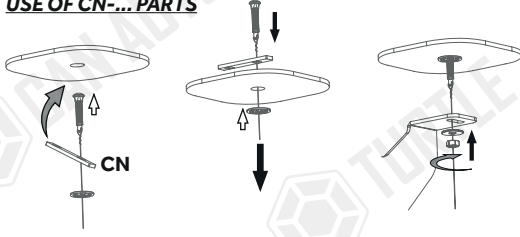

* REMOVE PARTS FROM INSIDE THE PACKAGE AND CHECK THEM ALL
* CONTACT YOUR DEALER IF ANY PART IS MISSING OR DAMAGED
* USE THE EQUIPMENT SPECIFIED FOR INSTALLATION

ASSEMBLY INSTRUCTIONS (BRACKET KIT) Product Code: MB05129 (A/B-TYPE)

USE OF CN-... PARTS

Whatever product type you will use, Example of side step types:

Type A (Alyans, Sapphire, Emerald)

Type B (Brilliant, Another, Pearl, Ring, Plus) / Type E (Era)

Assemble the parts through the matching fixing holes.

Kullanacağınız ürün tipi hangisi ise, Parçaları ona uyumlu olan bağlantı deliklerinden birleştiriniz.