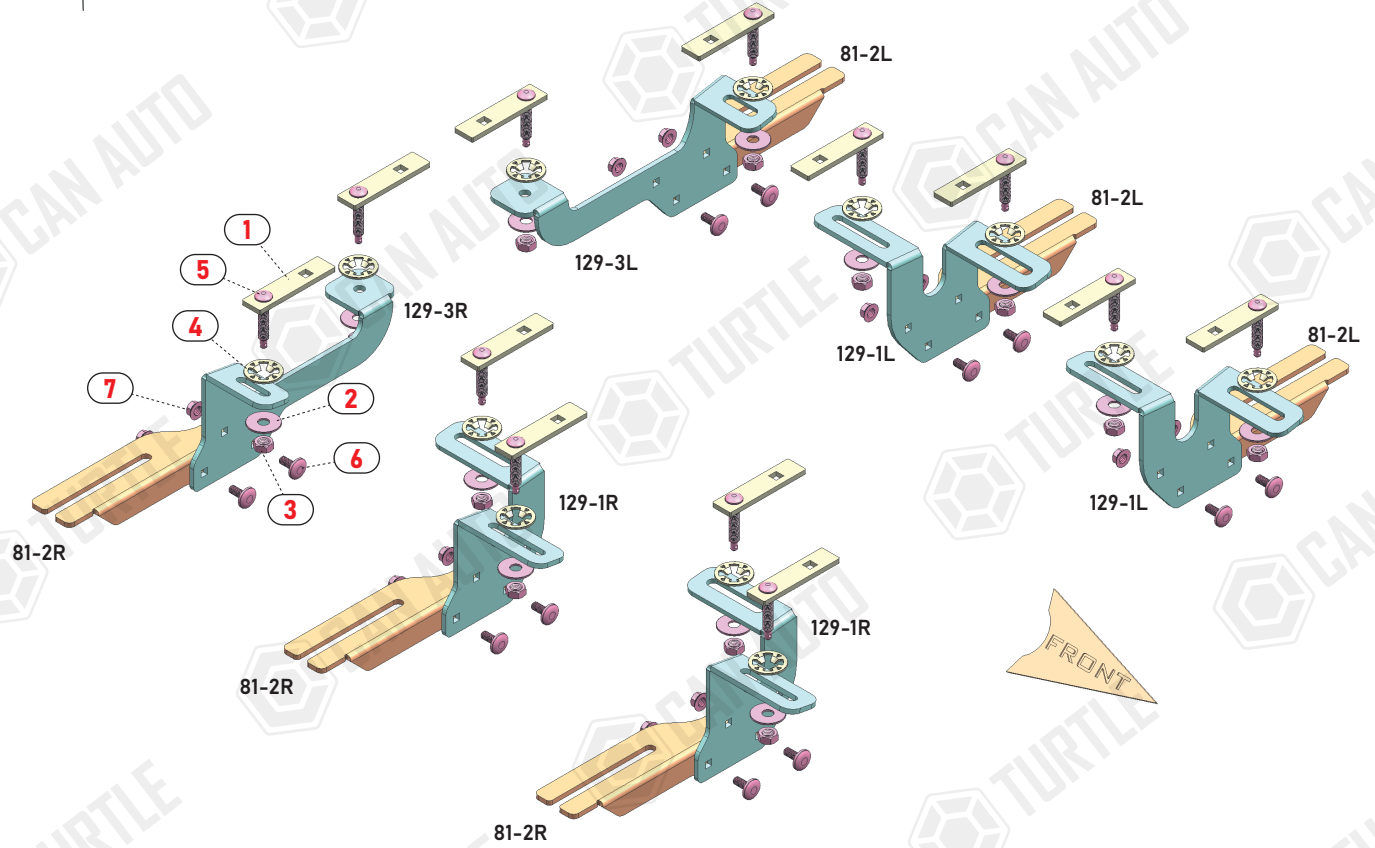

* REMOVE PARTS FROM INSIDE THE PACKAGE AND CHECK THEM ALL
* CONTACT YOUR DEALER IF ANY PART IS MISSING OR DAMAGED
* USE THE EQUIPMENT SPECIFIED FOR INSTALLATION

ASSEMBLY INSTRUCTIONS (BRACKET KIT) Product Code: MB05129 (A/B-TYPE)

COMPATIBLE VEHICLES

SKD KDQ SUV 17-
VWGN T-RC SUV 17-
VWGN TGN SUV 07-16
VWGN TGN (5N) SUV 16-
VWGN TGN ALLSPC (5N) SUV 18-

PACKAGE INCLUDED

1- CN-02 M8	12
2- D8 WASHER	12
3- M8 HEX NUT	12
4- CLAMPING PIECE	12
5- M8 SPECIAL BOLT	12
6- M6x15 LOCK HEADED BOLT	12
7- M6 HEX FLANGE NUT	12

USE OF CN-... PARTS

Whatever product type you will use, Example of side step types:

Type A (Alyans, Sapphire, Emerald)

Type B (Brilliant, Another, Pearl, Ring, Plus) / Type E (Era)

Assemble the parts through the matching fixing holes.

Kullanacağınız ürün tipi hangisi ise, Parçaları ona uyumlu olan bağlantı deliklerinden birleştiriniz.