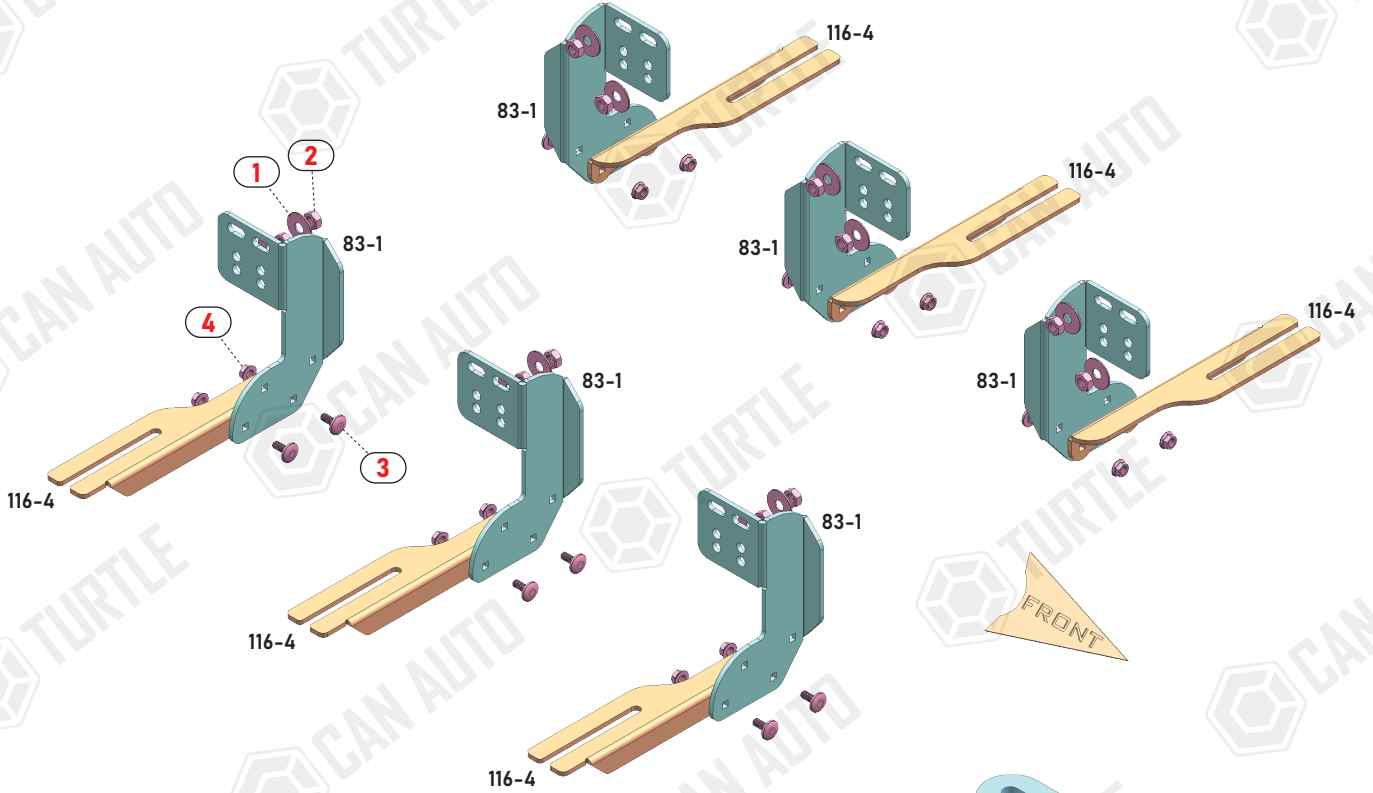

ASSEMBLY INSTRUCTIONS (BRACKET KIT)

Product Code: MB05083 (A/B-TYPE)

COMPATIBLE VEHICLES

MBNZ XCLSS DOUBLE CAB 18-
NSS NVR (D40) DOUBLE CAB 04-14
NSS NVR (D23) DOUBLE CAB 15-
NSS NP3 (D23) DOUBLE CAB 15-
REN ALSKN DOUBLE CAB 17-
NSS PFNDR (R51) SUV 05-12
NSS PTRL (Y61) SUV 97-13

PACKAGE INCLUDED

1- D8 WASHER	12
2- M8 HEX NUT	12
3- M6x15 LOCK HEADED BOLT	12
4- M6 HEX FLANGE NUT	12

ZIPLOCK BAG

Whatever product type you will use, Example of side step types:

*Type A (Alyans, Sapphire, Emerald)**Type B (Brilliant, Another, Pearl, Ring, Plus) / Type E (Era)*

Assemble the parts through the matching fixing holes.

Kullanacağınız ürün tipi hangisi ise, Parçaları ona uyumlu olan bağlantı deliklerinden birleştiriniz.