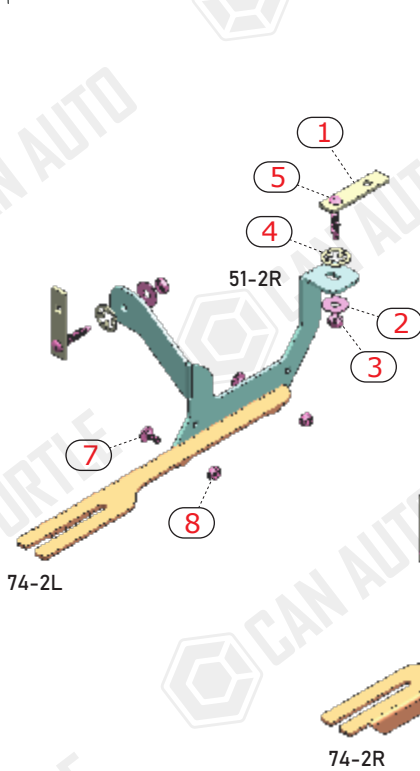

ASSEMBLY INSTRUCTIONS (BRACKET KIT)
Product Code: MB05051 (A/B-TYPE)

COMPATIBLE VEHICLES
HYN SNTFE (CM) 07-12

PACKAGE INCLUDED

1- CN-02 M8	6
2- D8 WASHER	8
3- M8 HEX NUT	6
4- CLAMPING PIECE	6
5- M8 SPECIAL BOLT	6
6- M8x20 HEX BOLT	2
7- M6x15 LOCK HEADED BOLT	8
8- M6 HEX FLANGE NUT	8

USE OF CN-... PARTS

CN

74-2R

51-2L

74-2L

51-1L

6

51-1R

74-2R

Whatever product type you will use, Example of side step types:

Type A (Alyans, Sapphire, Emerald)

Type B (Brilliant, Another, Pearl, Ring, Plus) / Type E (Era)

Assemble the parts through the matching fixing holes.

Kullanacağınız ürün tipi hangisi ise, Parçaları ona uyumlu olan bağlantı deliklerinden birleştiriniz.

SAMPLE

REAR

FRONT