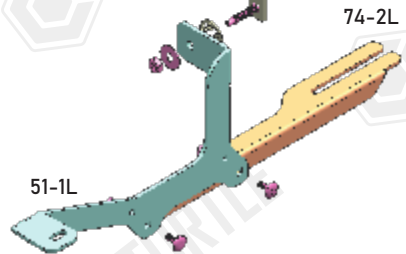

ASSEMBLY INSTRUCTIONS (BRACKET KIT)
Product Code: MB05051 (A/B-TYPE)

COMPATIBLE VEHICLES
HYN SNTFE (CM) 07-12

PACKAGE INCLUDED

1- CN-02 M8	6
2- D8 WASHER	8
3- M8 HEX NUT	6
4- CLAMPING PIECE	6
5- M8 SPECIAL BOLT	6
6- M8x20 HEX BOLT	2
7- M6x15 LOCK HEADED BOLT	8
8- M6 HEX FLANGE NUT	8

USE OF CN-... PARTS

CN

74-2R

51-2L

74-2L

51-1L

6

51-1R

74-2R

Whatever product type you will use, Example of side step types:

Type A (Alyans, Sapphire, Emerald)

Type B (Brilliant, Another, Pearl, Ring, Plus) / Type E (Era)

Assemble the parts through the matching fixing holes.

Kullanacağınız ürün tipi hangisi ise, Parçaları ona uyumlu olan bağlantı deliklerinden birleştiriniz.

SAMPLE

REAR

FRONT