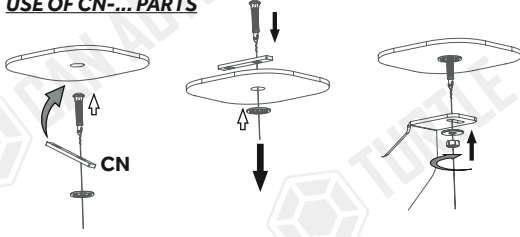

ASSEMBLY INSTRUCTIONS (BRACKET KIT)
Product Code: MB05051 (A/B-TYPE)

COMPATIBLE VEHICLES
HYN SNTFE (CM) 07-12

PACKAGE INCLUDED

1- CN-02 M8	6
2- D8 WASHER	8
3- M8 HEX NUT	6
4- CLAMPING PIECE	6
5- M8 SPECIAL BOLT	6
6- M8x20 HEX BOLT	2
7- M6x15 LOCK HEADED BOLT	8
8- M6 HEX FLANGE NUT	8

USE OF CN-... PARTS

CN

74-2R

51-2L

74-2L

51-1L

6

51-1R

74-2R

Whatever product type you will use, Example of side step types:

Type A (Alyans, Sapphire, Emerald)

Type B (Brilliant, Another, Pearl, Ring, Plus) / Type E (Era)

Assemble the parts through the matching fixing holes.

Kullanacağınız ürün tipi hangisi ise, Parçaları ona uyumlu olan bağlantı deliklerinden birleştiriniz.

SAMPLE

REAR

FRONT