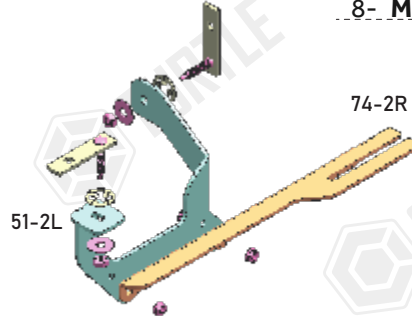

ASSEMBLY INSTRUCTIONS (BRACKET KIT)
Product Code: MB05051 (A/B-TYPE)

COMPATIBLE VEHICLES
HYN SNTFE (CM) 07-12

PACKAGE INCLUDED

1- CN-02 M8	6
2- D8 WASHER	8
3- M8 HEX NUT	6
4- CLAMPING PIECE	6
5- M8 SPECIAL BOLT	6
6- M8x20 HEX BOLT	2
7- M6x15 LOCK HEADED BOLT	8
8- M6 HEX FLANGE NUT	8

USE OF CN-... PARTS

CN

74-2R

51-2L

74-2L

51-1L

6

51-1R

74-2R

Whatever product type you will use, Example of side step types:

Type A (Alyans, Sapphire, Emerald)

Type B (Brilliant, Another, Pearl, Ring, Plus) / Type E (Era)

Assemble the parts through the matching fixing holes.

Kullanacağınız ürün tipi hangisi ise, Parçaları ona uyumlu olan bağlantı deliklerinden birleştiriniz.

SAMPLE

REAR

FRONT