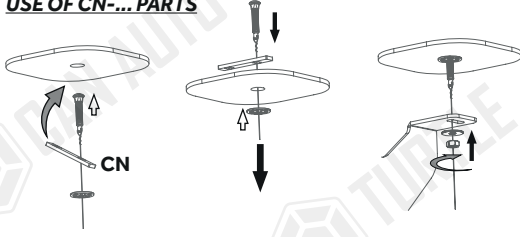

* REMOVE PARTS FROM INSIDE THE PACKAGE AND CHECK THEM ALL
* CONTACT YOUR DEALER IF ANY PART IS MISSING OR DAMAGED
* USE THE EQUIPMENT SPECIFIED FOR INSTALLATION

ASSEMBLY INSTRUCTIONS (BRACKET KIT)

Product Code: MB06138 (B/E-TYPE)

USE OF CN-... PARTS

In Type E Assemble, on part 138-4;

* Use the hole marked with E1 on Rifter, E2 on other vehicles.

E-Type montajında, 138-4 numaralı parçada;

* Rifter'da E1, diğer araçlarda E2 ile işaretli deliği kullanınız.

PACKAGE INCLUDED

1-	CN-02 M8	2
2-	CN-03 M8	2
3-	CN-08 M6	2
4-	CN-34 M8	2
5-	M8x20 HEX BOLT	4
6-	D8 WASHER	14
7-	M8 HEX NUT	10
8-	CLAMPING PIECE	4
9-	M8 SPECIAL BOLT	4
10-	M6x15 LOCK HEADED BOLT	12
11-	M6 HEX FLANGE NUT	14